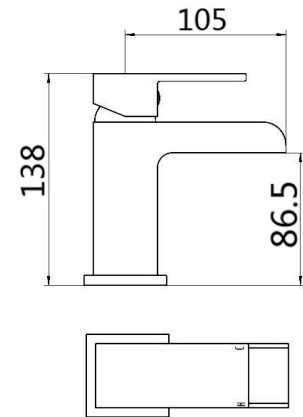

## TECHNICAL SPECIFICATIONS

Type:	Basin Art Waterfall Mono basin mixer flat
Pressure:	3 l
Weight:	1.5 Kg
Chrome thickness:	0.30
Cartridge:	Yes
Tail:	NA
Handset wall brackets:	No
Color:	Chrome
<b>Code</b>	<b>Name</b>
RAKWFF3001	Basin Art Waterfall Mono basin mixer flat

Dimensions: All dimensions in mm. Tolerance of vitreous china & fireclay items:  $\pm 5\%$  for below 200mm and  $\pm 3\%$  for above 200mm; for all other items tolerance  $\pm 1\%$ . Note: Due to a continuing development program to improve design and performance, the manufacturer reserves all rights to vary specifications without prior information. Please note accessories are for photographic use only.