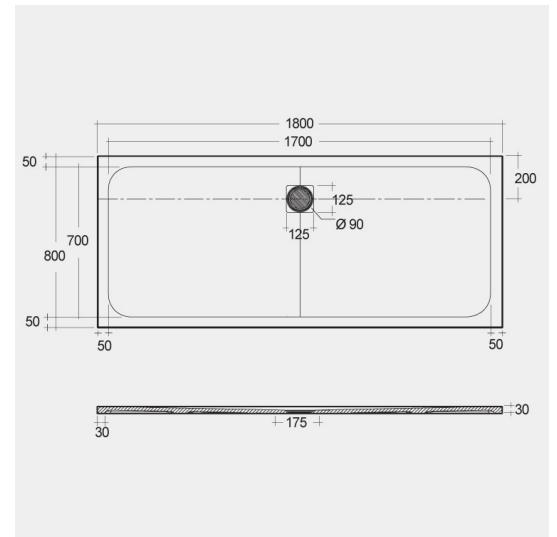

RAK-FEELING - RFBR080180S504

Shower Tray

RAK
CERAMICS

TECHNICAL SPECIFICATIONS

Suite:	RAK-FEELING SHOWERTRAYS
Type:	RAK-FEELING - RFBR080180S504
Dimensions:	800 x 1800 mm
Weight:	51.5 Kg
Color:	Black

Code	Name
RFBR080180S504	RAK-FEELING 80X180 CM

Dimensions: All dimensions in mm. Tolerance of vitreous china & fireclay items: $\pm 5\%$ for below 200mm and $\pm 3\%$ for above 200mm; for all other items tolerance $\pm 1\%$. Note: Due to a continuing development program to improve design and performance, the manufacturer reserves all rights to vary specifications without prior information. Please note accessories are for photographic use only.