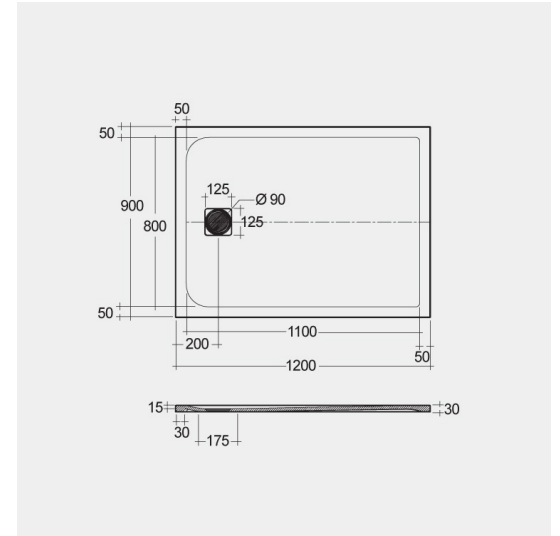

## TECHNICAL SPECIFICATIONS

Suite:	RAK-FEELING SHOWERTRAYS
Type:	RAK-FEELING - RFST090120S505
Dimensions:	900 x 1200 mm
Weight:	38.5 Kg
Color:	Greige

Code	Name
RFST090120S505	RAK - FEELING 90 X 120 CM

Dimensions: All dimensions in mm. Tolerance of vitreous china & fireclay items:  $\pm 5\%$  for below 200mm and  $\pm 3\%$  for above 200mm; for all other items tolerance  $\pm 1\%$ . Note: Due to a continuing development program to improve design and performance, the manufacturer reserves all rights to vary specifications without prior information. Please note accessories are for photographic use only.