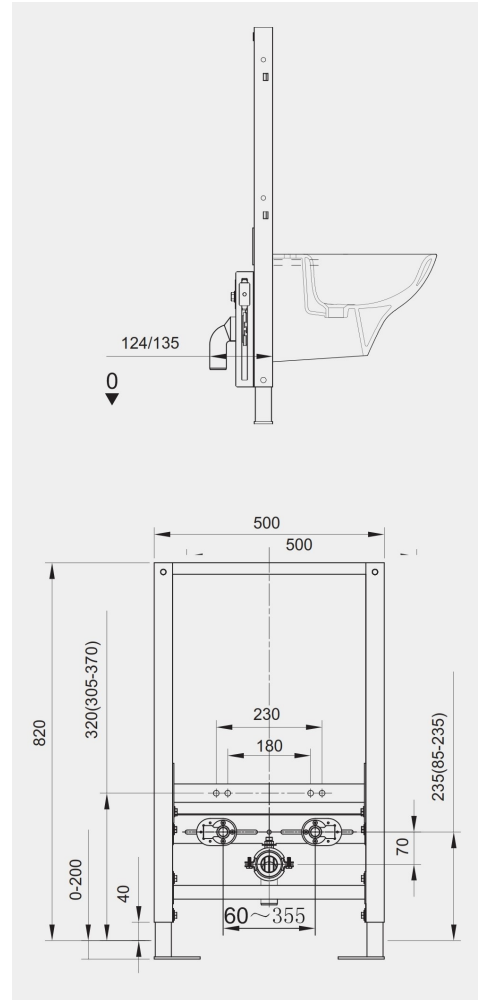

RAK-ECOFIX - FS09RAKC
Concealed Bidet Frame Low Height

RAK
 CERAMICS

TECHNICAL SPECIFICATIONS

Suite:	RAK-ECOFIX
Type:	Concealed Bidet Frame Low Height
Dimensions:	500 x 820 mm
Flush type:	N/A
Color:	Orange

Code	Name
FS09RAKC	RAK-ECOFIX CONCEALED METAL FRAME FOR WALL HUNG BIDET

Dimensions: All dimensions in mm. Tolerance of vitreous china & fireclay items: ± 5% for below 200mm and ± 3% for above 200mm; for all other items tolerance ± 1%. Note: Due to a continuing development program to improve design and performance, the manufacturer reserves all rights to vary specifications without prior information. Please note accessories are for photographic use only.