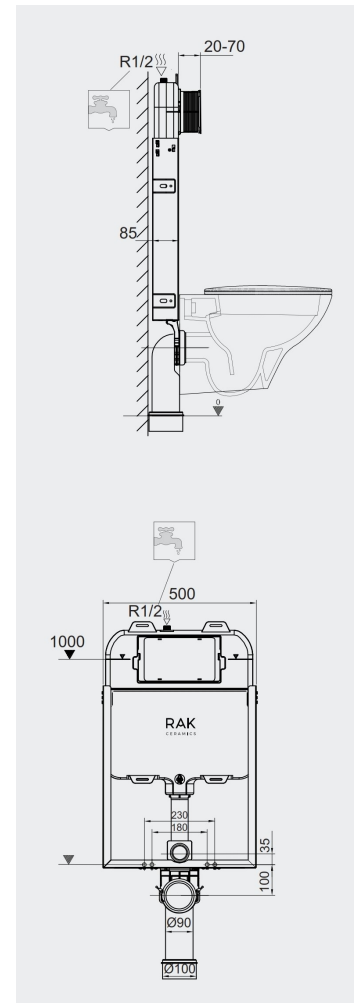

RAK-ECOFIX - FS05RAK8C

Concealed Cistern 8 CM

RAK
CERAMICS

TECHNICAL SPECIFICATIONS

Suite:	RAK-ECOFIX
Type:	Concealed Cistern 8 CM
Dimensions:	500 x 783 mm
Flush type:	6-3L
Color:	Alpine White

Code	Name
FS05RAK8C	RAK-ECOFIX WALL HUNG CONCEALED CISTERN HALF FRAME WITH 8 CM THICKNESS

Dimensions: All dimensions in mm. Tolerance of vitreous china & fireclay items: $\pm 5\%$ for below 200mm and $\pm 3\%$ for above 200mm; for all other items tolerance $\pm 1\%$. Note: Due to a continuing development program to improve design and performance, the manufacturer reserves all rights to vary specifications without prior information. Please note accessories are for photographic use only.