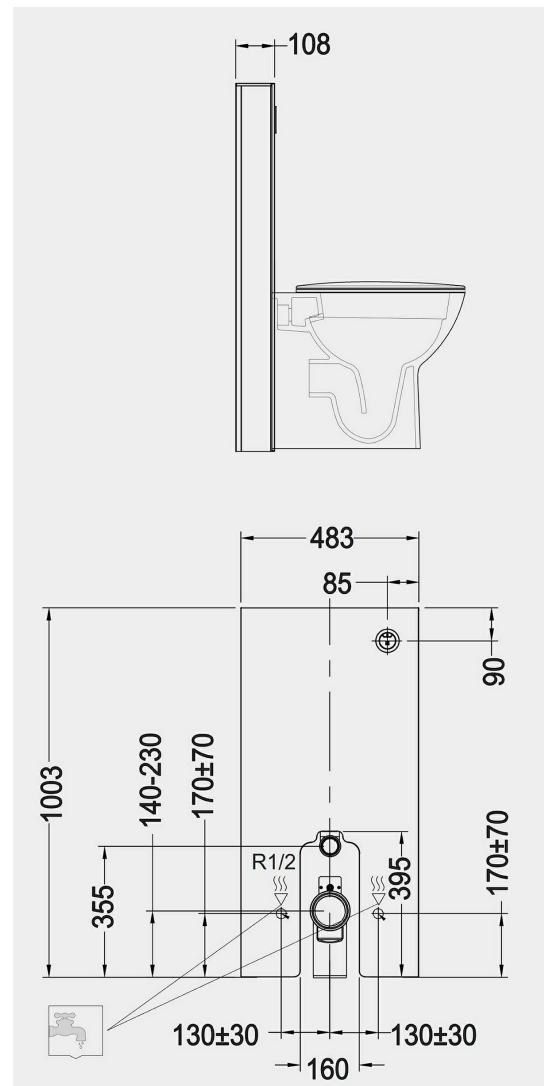

RAK-ECOFIX - FS12RAKCABBLK

Cabinet Cistern

RAK
CERAMICS

Technical specifications

Dimensions:	483 x 1003 mm
Color:	Black
Flush capacity:	6/3L adjustable to 4.5/3L
Suites:	RAK-ECOFIX

Code	Name
FS12RAKCABBLK	RAK-ECOFIX - CABINET CISTERN FOR BACK TO WALL WC - BLACK

Not compatible with BTW WCs & Bidets using Fischer Hidden Fixations.

Dimensions: All dimensions in mm. Tolerance of vitreous china & fireclay items: $\pm 5\%$ for below 200mm and $\pm 3\%$ for above 200mm; for all other items tolerance $\pm 1\%$. Note: Due to a continuing development program to improve design and performance, the manufacturer reserves all rights to vary specifications without prior information. Please note accessories are for photographic use only.