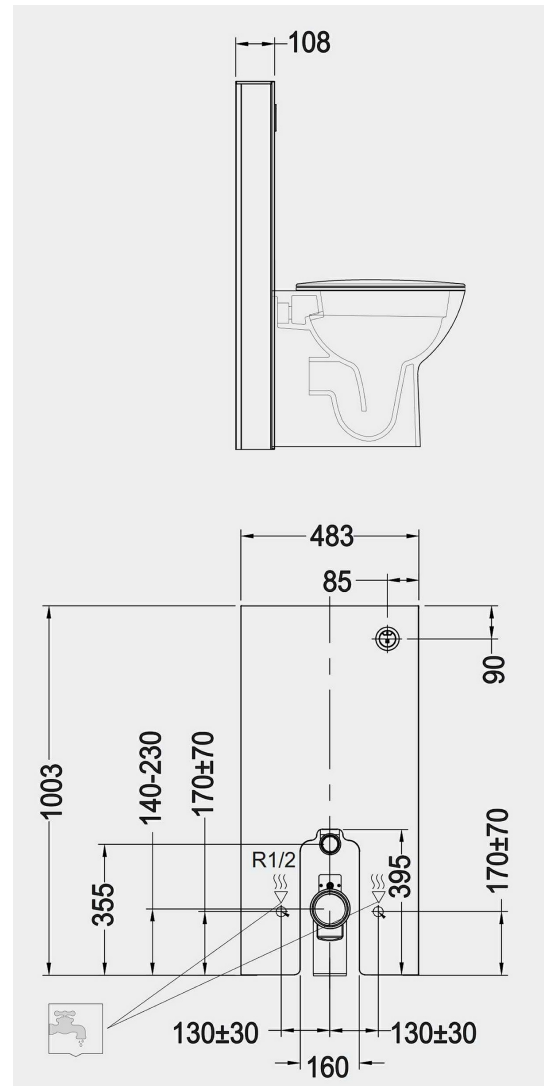

RAK-ECOFIX - FS12RAKCABWHT

Cabinet Cistern

RAK
CERAMICS

Technical specifications

Dimensions:	483 x 1003 mm
Color:	Alpine White
Flush capacity:	6/3L adjustable to 4.5/3L
Suites:	RAK-ECOFIX

Code	Name
FS12RAKCABWHT	RAK-ECOFIX - CABINET CISTERN FOR BACK TO WALL WC - WHITE

Dimensions: All dimensions in mm. Tolerance of vitreous china & fireclay items: $\pm 5\%$ for below 200mm and $\pm 3\%$ for above 200mm; for all other items tolerance $\pm 1\%$. Note: Due to a continuing development program to improve design and performance, the manufacturer reserves all rights to vary specifications without prior information. Please note accessories are for photographic use only.