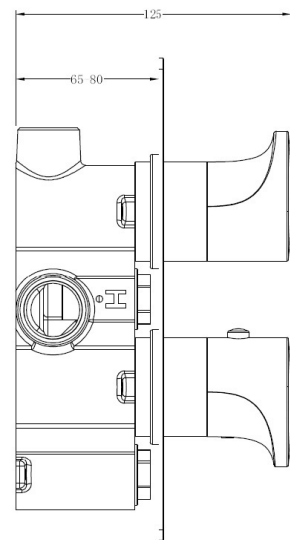

## TECHNICAL SPECIFICATIONS

Type:	RAK-Sorrento - RAKITA3301B
Dimensions:	220 x 120 mm
Pressure:	1 l
Weight:	3.39 Kg
Chrome thickness:	0.00
Cartridge:	No
Tail:	NA
Handset wall brackets:	No
Color:	Matt Black

Code	Name
RAKITA3301B	RAK Single Outlet, 2 Handle Thermostatic Concealed Shower Valve in Matt Black (RAK-Portofino, RAK-Positano, RAK-Ishia and RAK-Sorrento)

Dimensions: All dimensions in mm. Tolerance of vitreous china & fireclay items:  $\pm 5\%$  for below 200mm and  $\pm 3\%$  for above 200mm; for all other items tolerance  $\pm 1\%$ . Note: Due to a continuing development program to improve design and performance, the manufacturer reserves all rights to vary specifications without prior information. Please note accessories are for photographic use only.