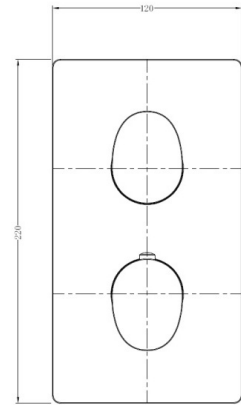

## TECHNICAL SPECIFICATIONS

Type:	RAK-Sorrento - RAKITA3301B
Dimensions:	220 x 120 mm
Pressure:	1 l
Weight:	3.39 Kg
Chrome thickness:	0.00
Cartridge:	No
Tail:	NA
Handset wall brackets:	No
Color:	Matt Black

Code	Name
RAKITA3301B	RAK Single Outlet, 2 Handle Thermostatic Concealed Shower Valve in Matt Black (RAK-Portofino, RAK-Positano, RAK-Ishia and RAK-Sorrento)

Dimensions: All dimensions in mm. Tolerance of vitreous china & fireclay items:  $\pm 5\%$  for below 200mm and  $\pm 3\%$  for above 200mm; for all other items tolerance  $\pm 1\%$ . Note: Due to a continuing development program to improve design and performance, the manufacturer reserves all rights to vary specifications without prior information. Please note accessories are for photographic use only.