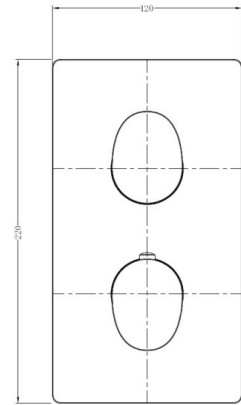

RAK-SORRENTO - RAKITA3301C

Faucets

RAK
CERAMICS

TECHNICAL SPECIFICATIONS

Type:	RAK-Sorrento - RAKITA3301C
Dimensions:	220 x 120 mm
Pressure:	1 l
Weight:	3.39 Kg
Chrome thickness:	0.00
Cartridge:	No
Tail:	NA
Handset wall brackets:	No
Color:	Chrome

Code	Name
RAKITA3301C	RAK Single Outlet, 2 Handle Thermostatic Concealed Shower Valve in Chrome (RAK-Portofino, RAK-Positano, RAK-Ishia and RAK-Sorrento)

Dimensions: All dimensions in mm. Tolerance of vitreous china & fireclay items: $\pm 5\%$ for below 200mm and $\pm 3\%$ for above 200mm; for all other items tolerance $\pm 1\%$. Note: Due to a continuing development program to improve design and performance, the manufacturer reserves all rights to vary specifications without prior information. Please note accessories are for photographic use only.