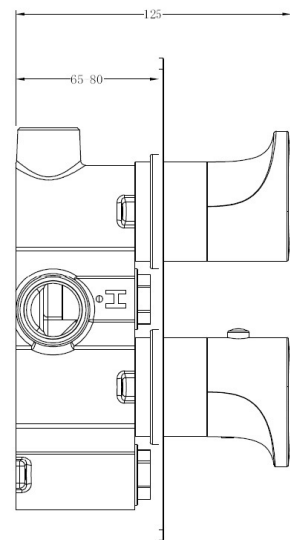

RAK-SORRENTO - RAKITA3301C

Faucets

RAK
CERAMICS

TECHNICAL SPECIFICATIONS

Type:	RAK-Sorrento - RAKITA3301C
Dimensions:	220 x 120 mm
Pressure:	1 l
Weight:	3.39 Kg
Chrome thickness:	0.00
Cartridge:	No
Tail:	NA
Handset wall brackets:	No
Color:	Chrome

Code	Name
RAKITA3301C	RAK Single Outlet, 2 Handle Thermostatic Concealed Shower Valve in Chrome (RAK-Portofino, RAK-Positano, RAK-Ishia and RAK-Sorrento)

Dimensions: All dimensions in mm. Tolerance of vitreous china & fireclay items: $\pm 5\%$ for below 200mm and $\pm 3\%$ for above 200mm; for all other items tolerance $\pm 1\%$. Note: Due to a continuing development program to improve design and performance, the manufacturer reserves all rights to vary specifications without prior information. Please note accessories are for photographic use only.