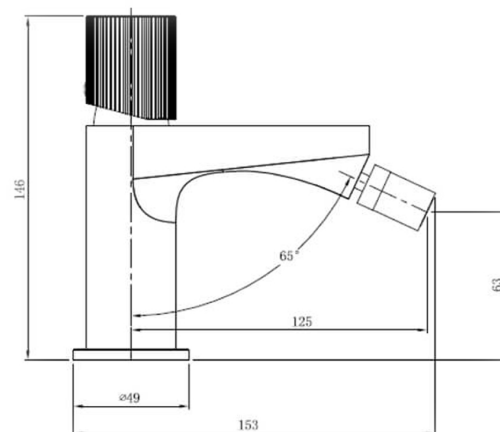

## Specification

Product Guarantee:	15 Years
Barcode:	5056176024345
Material:	Brass
Handle Type:	Knob
Tap Pressure:	Medium - High Pressure
Min Operating Pressure:	0.5 Bar
Number Of Tap Holes:	1
Projection (mm):	125
Colour:	Matt Black

## Technical Drawing

Dimensions: All measurements are in millimetres and are subject to normal manufacturing variations.

Due to a continuing development programme to improve design and performance, we reserve all rights to vary specifications without prior notice. Please note, all accessories are for photographic purposes only.