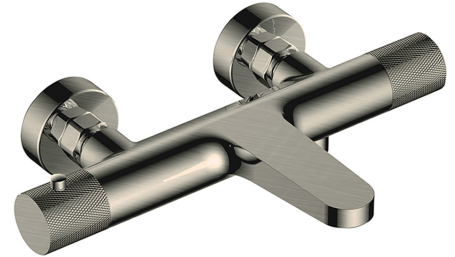

Technical Datasheet

Product Code: **RAKAMA3009N**

Product Description: **RAK Amalfi Wm Exp Therm Bsm**

Specification

Product Guarantee:	15 Years
Barcode:	5056176024451
Material:	Brass
Handle Type:	Knob
Tap Pressure:	High Pressure
Min Operating Pressure:	1 Bar
Number Of Tap Holes:	2
Projection (mm):	194
Colour:	Brushed Nickel

Key Features

- Wide-ranging bathroom brassware collection with modern expressive design
- Manufactured from high quality brass
- Coated in a luxury brushed nickel finish
- Handle provides excellent functionality & durability
- Ceramic disc technology for long life & smooth operation
- Waste is not included