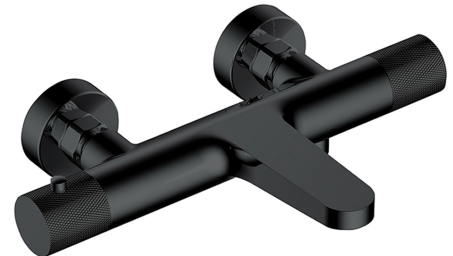

# Technical Datasheet

Product Code: **RAKAMA3009B**

Product Description: **RAK Amalfi Wm Exp Therm Bsm In Matt Black**

## Specification

Product Guarantee:	15 Years
Barcode:	5056176024468
Material:	Brass
Handle Type:	Knob
Tap Pressure:	High Pressure
Min Operating Pressure:	1 Bar
Number Of Tap Holes:	2
Projection (mm):	194
Colour:	Matt Black

## Key Features

- Wide-ranging bathroom brassware collection with modern expressive design
- Manufactured from high quality brass
- Coated in a luxury matt black finish
- Space saving design ideal for wall mounting
- Other styles & sizes are available too choose from