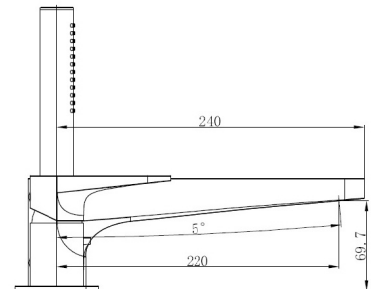

RAK-ISCHIA - RAKISH3013G

Faucets

RAK
CERAMICS

TECHNICAL SPECIFICATIONS

Type:	RAK-Ischia - RAKISH3013G
Dimensions:	220 x 38 mm
Pressure:	1 l
Weight:	4.28 Kg
Chrome thickness:	0.00
Cartridge:	No
Tail:	NA
Handset wall brackets:	No
Color:	Brush Gold

Code	Name
RAKISH3013G	RAK-Ischia 4 Hole Deck Mounted Bath Shower Mixer in Brushed Gold

Dimensions: All dimensions in mm. Tolerance of vitreous china & fireclay items: $\pm 5\%$ for below 200mm and $\pm 3\%$ for above 200mm; for all other items tolerance $\pm 1\%$. Note: Due to a continuing development program to improve design and performance, the manufacturer reserves all rights to vary specifications without prior information. Please note accessories are for photographic use only.