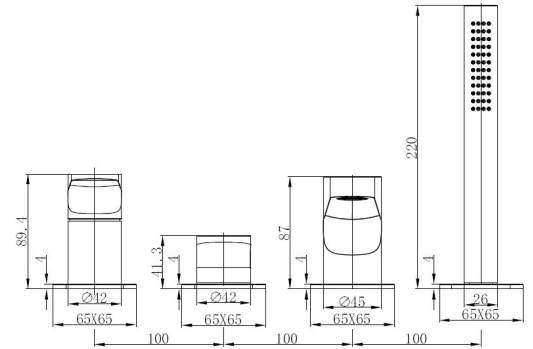

RAK-ISCHIA - RAKISH3013G

Faucets

RAK
CERAMICS

TECHNICAL SPECIFICATIONS

Type:	RAK-Ischia - RAKISH3013G
Dimensions:	220 x 38 mm
Pressure:	1 l
Weight:	4.28 Kg
Chrome thickness:	0.00
Cartridge:	No
Tail:	NA
Handset wall brackets:	No
Color:	Brush Gold

Code	Name
RAKISH3013G	RAK-Ischia 4 Hole Deck Mounted Bath Shower Mixer in Brushed Gold

Dimensions: All dimensions in mm. Tolerance of vitreous china & fireclay items: $\pm 5\%$ for below 200mm and $\pm 3\%$ for above 200mm; for all other items tolerance $\pm 1\%$. Note: Due to a continuing development program to improve design and performance, the manufacturer reserves all rights to vary specifications without prior information. Please note accessories are for photographic use only.