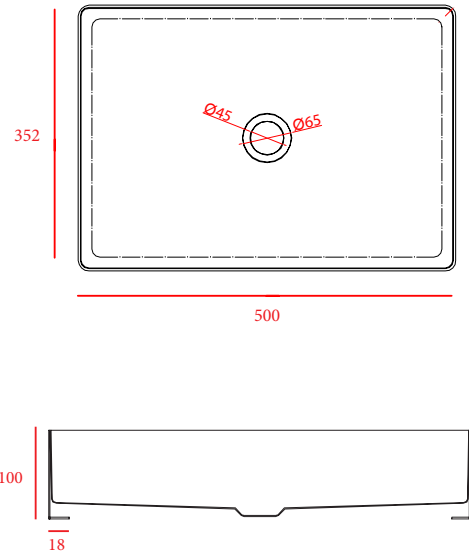

RAK-Ingot

Rectangular Wash basin | 0TH

RAK
CERAMICS

Dimensions: 500w x 350d x 100h

Colour: Black (B)

Code: RAKINGRECBAS50B

Warranty: 2 Years

Weight: 7 kg

Material: 4mm Stainless Steel

Free Flow Waste: Yes

Dimension: All Dimensions in mm tolerance $\pm 5\%$ for below 200mm and $\pm 3\%$ for above 200mm.

Note: Due to a continuing development programme to improve design and performance the manufacturer reserves all rights to vary specifications without prior information.