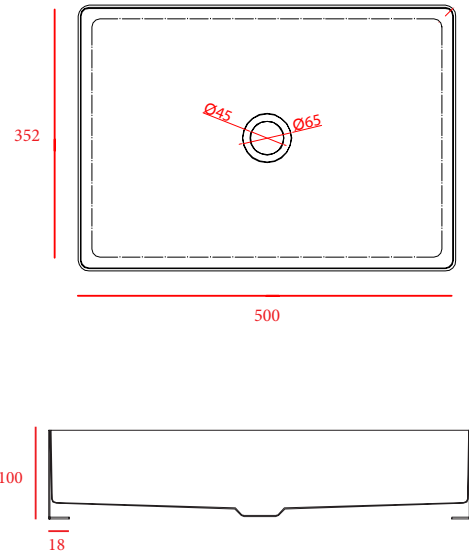

RAK-Ingot

Rectangular Wash basin | 0TH

RAK
CERAMICS

Dimensions: 500w x 350d x 100h

Colour: Brushed Nickel (N)

Code: RAKINGRECBAS50N

Warranty: 2 Years

Weight: 7 kg

Material: 4mm Stainless Steel

Free Flow Waste: Yes

Dimension: All Dimensions in mm tolerance $\pm 5\%$ for below 200mm and $\pm 3\%$ for above 200mm.
Note: Due to a continuing development programme to improve design and performance the manufacturer reserves all rights to vary specifications without prior information.
Please note all accessories are for photographic use only.