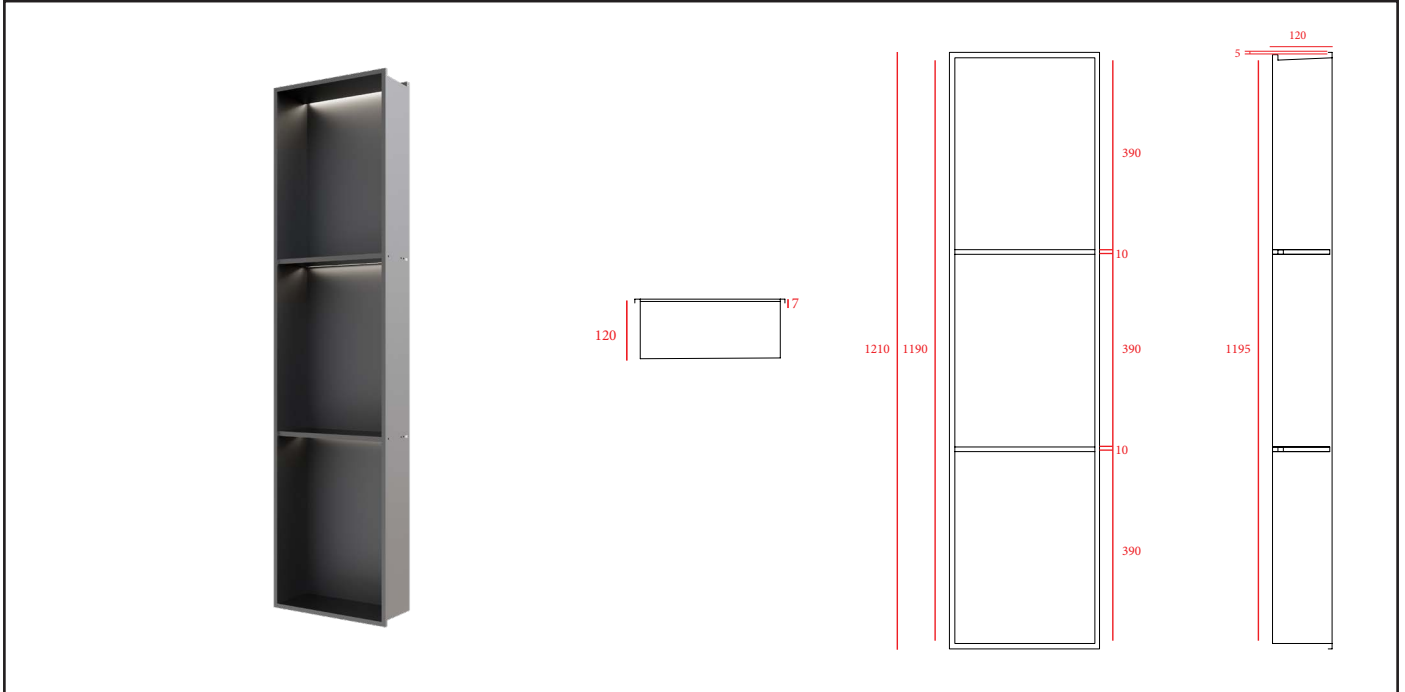

RAK-Ingot

Recessed Niche with LED & Shelves | 30x120

RAK
CERAMICS

Dimensions: 305w x 120d x 1210h

Colour: Black (B)

Code: RAKINGRN12030B

Warranty: 2 Years

Weight: 7.5 kg

Dimension: All Dimensions in mm tolerance $\pm 5\%$ for below 200mm and $\pm 3\%$ for above 200mm.

Note: Due to a continuing development programme to improve design and performance the manufacturer reserves all rights to vary specifications without prior information.