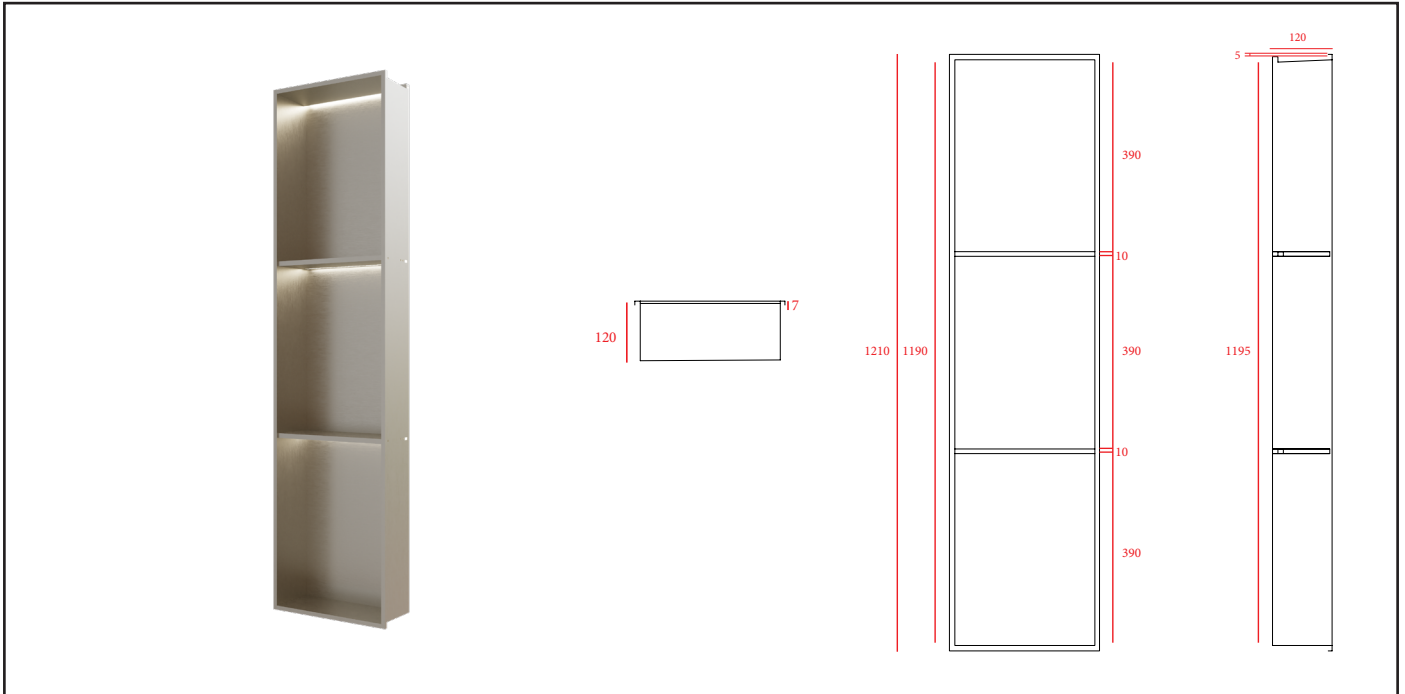

RAK-Ingot

Recessed Niche with LED & Shelves | 30x120

RAK
CERAMICS

Dimensions: 305w x 120d x 1210h

Colour: Brushed Nichel (N)

Code: RAKINGRN12030N

Warranty: 2 Years

Weight: 7.5 kg

Dimension: All Dimensions in mm tolerance $\pm 5\%$ for below 200mm and $\pm 3\%$ for above 200mm.

Note: Due to a continuing development programme to improve design and performance the manufacturer reserves all rights to vary specifications without prior information.