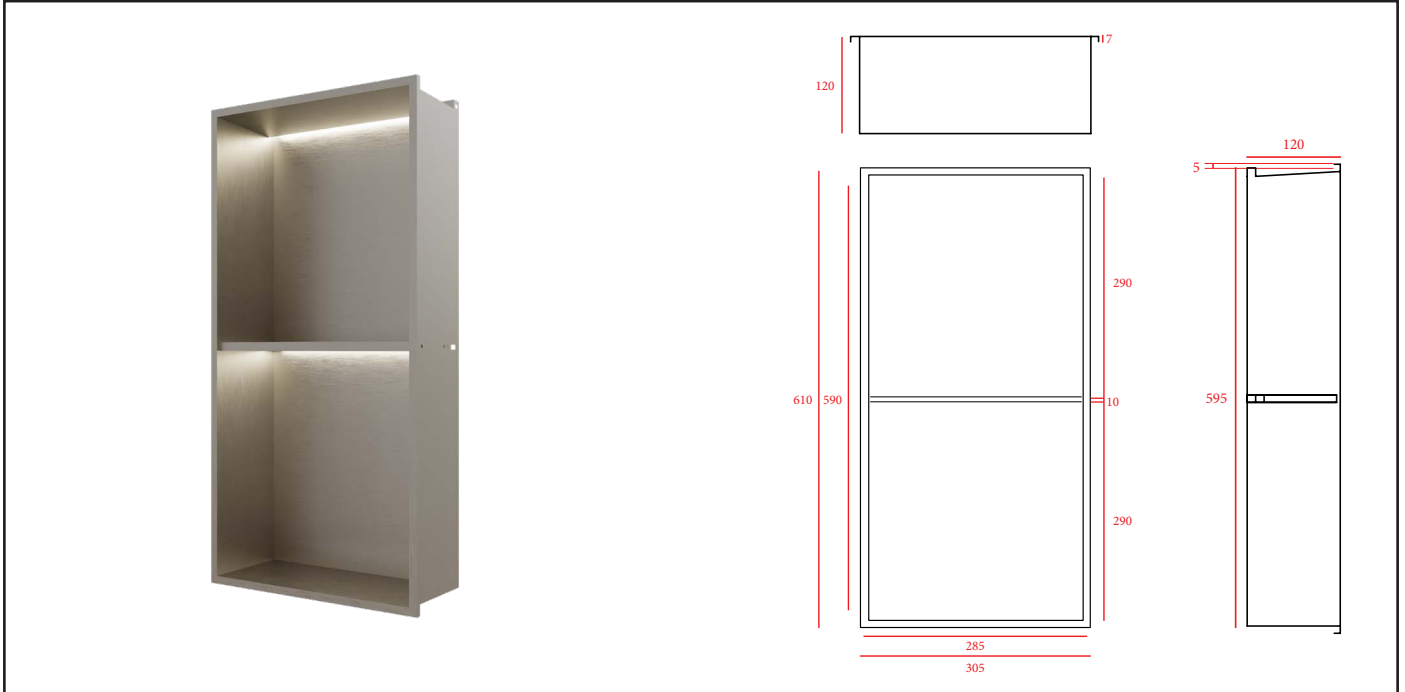

RAK-Ingot

Recessed Niche with LED & Shelf | 30x60

RAK
CERAMICS

Dimensions: 305w x 120d x 610h

Colour: Brushed Nickel (N)

Code: RAKINGRN6030N

Warranty: 2 Years

Weight: 4.15 kg

Dimension: All Dimensions in mm tolerance $\pm 5\%$ for below 200mm and $\pm 3\%$ for above 200mm.

Note: Due to a continuing development programme to improve design and performance the manufacturer reserves all rights to vary specifications without prior information.