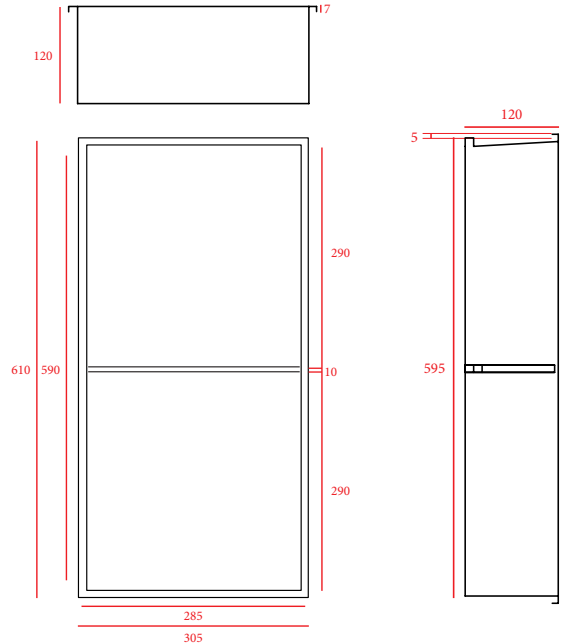

# RAK-Ingot

Recessed Niche with LED & Shelf | 30x60

**RAK**  
CERAMICS

**Dimensions:** 305w x 120d x 610h

**Colour:** Black (B)

**Code:** RAKINGRN6030B

**Warranty:** 2 Years

**Weight:** 4.15 kg

Dimension: All Dimensions in mm tolerance  $\pm 5\%$  for below 200mm and  $\pm 3\%$  for above 200mm.  
Note: Due to a continuing development programme to improve design and performance the manufacturer reserves all rights to vary specifications without prior information.  
Please note all accessories are for photographic use only.