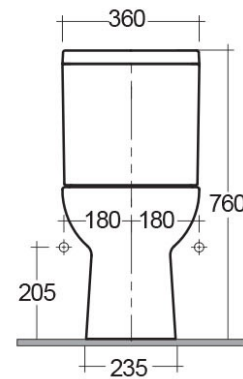

### Technical specifications

Dimensions: 620 x 360 mm

Weight: 31 Kg

Color: Alpine White

Trap type: P Trap

Trapway type: Concealed

Seat cover options: PP

Bowl shape: Rounded Rectangle

Dimensions: All dimensions in mm tolerance  $\pm 5\%$  for below 200mm and  $\pm 3\%$  for above 200mm.

Note: Due to a continuing development programme to improve design and performance, the manufacturer reserves all rights to vary specifications without prior information.