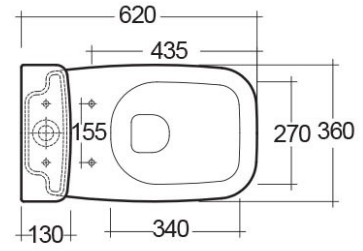

### Technical specifications

Dimensions: 620 x 360 mm

Weight: 31 Kg

Color: Alpine White

Trap type: P Trap

Trapway type: Concealed

Seat cover options: PP

Bowl shape: Rounded Rectangle

Dimensions: All dimensions in mm tolerance  $\pm 5\%$  for below 200mm and  $\pm 3\%$  for above 200mm.

Note: Due to a continuing development programme to improve design and performance, the manufacturer reserves all rights to vary specifications without prior information.