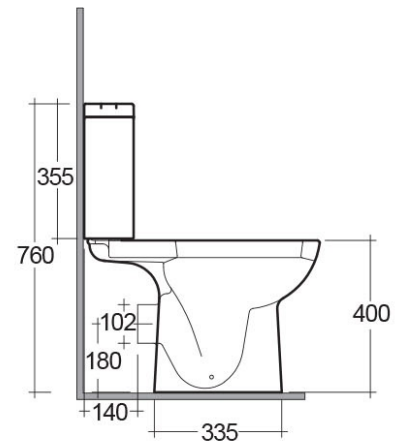

### Technical specifications

Dimensions: 620 x 360 mm

Weight: 31 Kg

Color: Alpine White

Trap type: P Trap

Trapway type: Concealed

Seat cover options: PP

Bowl shape: Rounded Rectangle

Dimensions: All dimensions in mm tolerance  $\pm 5\%$  for below 200mm and  $\pm 3\%$  for above 200mm.

Note: Due to a continuing development programme to improve design and performance, the manufacturer reserves all rights to vary specifications without prior information.