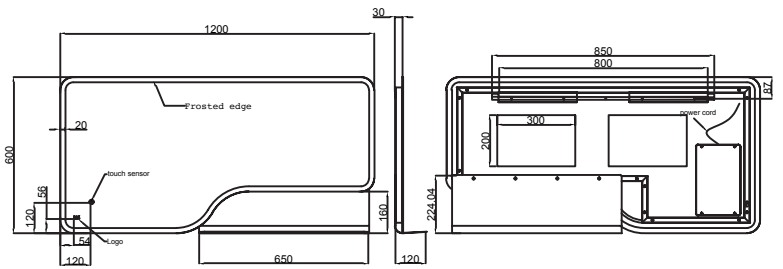

RAK-ORNATE

Mirror

RAK
CERAMICS

Dimensions:

1200W X 120D X 600H

Colour:

Matt Black (MB)

Code:

RAKORNMB5003

Warranty:

2 Years

Weight:

Dimension: All Dimensions in mm tolerance $\pm 5\%$ for below 200mm and $\pm 3\%$ for above 200mm.
Note: Due to a continuing development programme to improve design and performance the manufacturer reserves all rights to vary specifications without prior information.
Please note all accessories are for photographic use only.