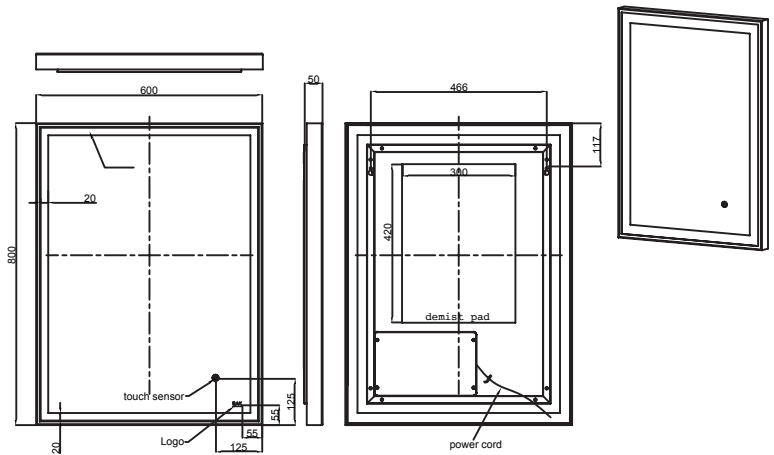

RAK-PICTURE SQUARE

Mirror

RAK
CERAMICS

Dimensions:

600W X 50D X 800H

Colour:

Matt Black (MB)

Code:

RAKPICSQMB5002

Warranty:

2 Years

Weight:

Dimension: All Dimensions in mm tolerance $\pm 5\%$ for below 200mm and $\pm 3\%$ for above 200mm.
Note: Due to a continuing development programme to improve design and performance the manufacturer reserves all rights to vary specifications without prior information.
Please note all accessories are for photographic use only.