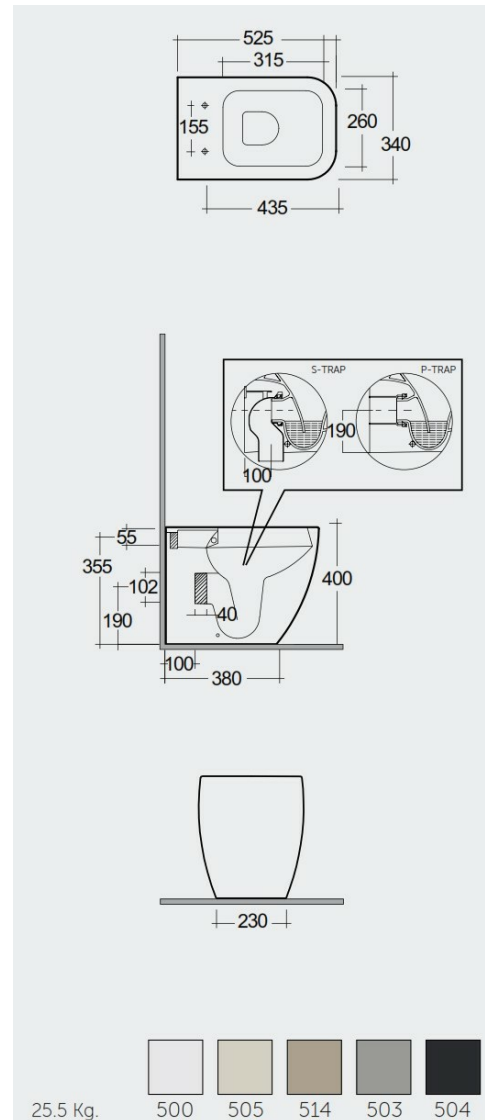

RAK-FEELING - MP34514A - MATT CAPPUCINNO

Back to Wall | Water Closet

RAK
CERAMICS

Technical specifications

Dimensions:	525 x 340 mm
Weight:	25.5 Kg
Color:	MATT CAPPUCINO - 514
Trap type:	P Trap & S Trap
Trapway type:	Concealed
Seat cover options:	Urea
Bowl shape:	Rounded Rectangle
Soft close:	yes
Quick remove seat cover:	yes
Flush Type:	Dual Flush
Suites:	RAK-FEELING WC'S & BIDETS

Code	Name
MP34514A	RIMLESS BACK TO WALL WATER CLOSET P & S TRAP 52 CM - MATT CAPPUCINNO
MPSC3901514	SOFT CLOSE QUICK RELEASE SEAT COVER MATT CAPPUCINO

Dimensions: All dimensions in mm. Tolerance of vitreous china & fireclay items: $\pm 5\%$ for below 200mm and $\pm 3\%$ for above 200mm; for all other items tolerance $\pm 1\%$. Note: Due to a continuing development program to improve design and performance, the manufacturer reserves all rights to vary specifications without prior information. Please note accessories are for photographic use only.