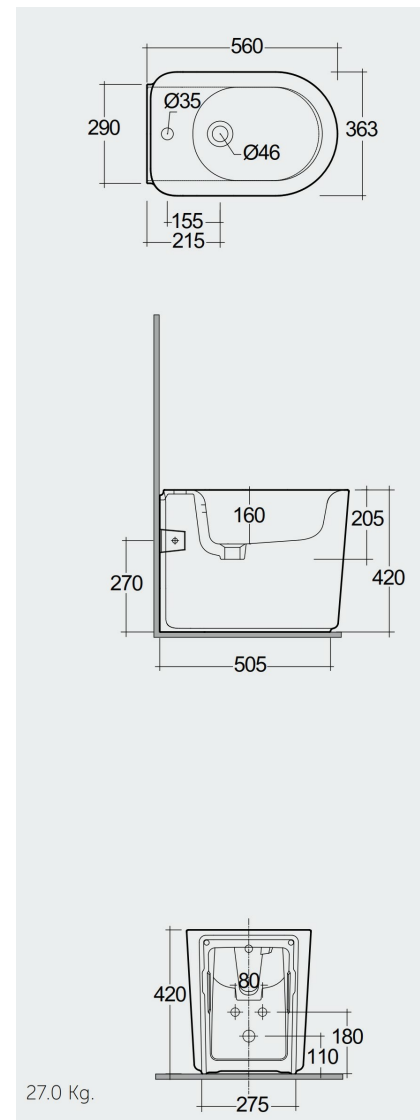

RAK-VALET - VALBD2017AWHA

Bidets | Back To Wall

RAK
CERAMICS

Technical specifications

Dimensions: 560 x 363 mm

Weight: 27 Kg

Color: Alpine White

Parts: VALBD2017AWHA - RAK-VALET BACK TO WALL BIDET 56 CM - ALPINE WHITE

Suites: [RAK-VALET](#)

Code	Name
------	------

VALBD2017AWHA	RAK-VALET BACK TO WALL BIDET 56 CM - ALPINE WHITE
---------------	---

Dimensions: All dimensions in mm. Tolerance of vitreous china & fireclay items: $\pm 5\%$ for below 200mm and $\pm 3\%$ for above 200mm; for all other items tolerance $\pm 1\%$. Note: Due to a continuing development program to improve design and performance, the manufacturer reserves all rights to vary specifications without prior information. Please note accessories are for photographic use only.