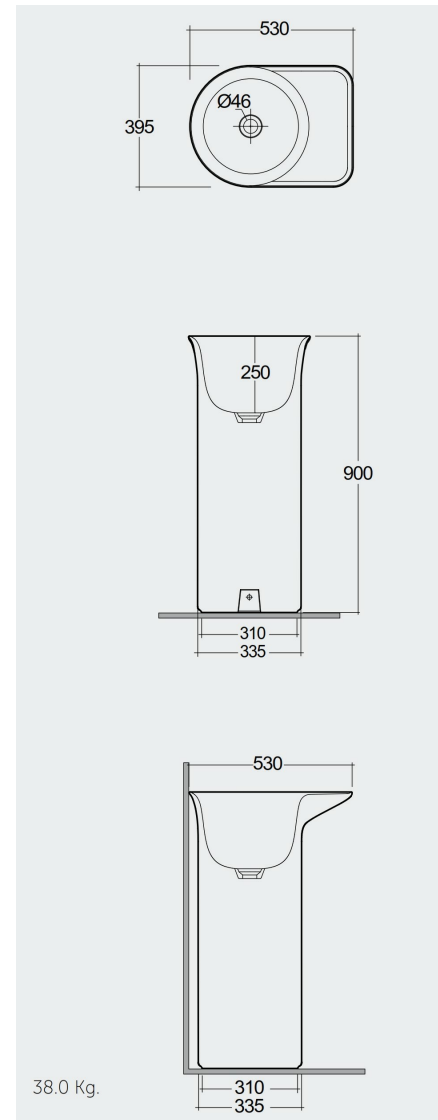

RAK-VALET - VALFS5300500A

Wash basin | Free Standing

RAK
CERAMICS

Technical specifications

Dimensions:	530 x 395 mm
Weight:	38 Kg
Color:	MATT WHITE - 500
Shape of basin:	Compact Oval
Suites:	RAK-VALET

Code	Name
DUO000500A	RAK-DUO Click Clack Wastes Matte White
DUO002500A	RAK-DUO Free Flow Wastes Matte White
VALFS5300500A	RAK-VALET FREE STANDING WASHBASIN 53 CM - W/O TAP HOLE - MATT WHITE

Dimensions: All dimensions in mm. Tolerance of vitreous china & fireclay items: $\pm 5\%$ for below 200mm and $\pm 3\%$ for above 200mm; for all other items tolerance $\pm 1\%$. Note: Due to a continuing development program to improve design and performance, the manufacturer reserves all rights to vary specifications without prior information. Please note accessories are for photographic use only.