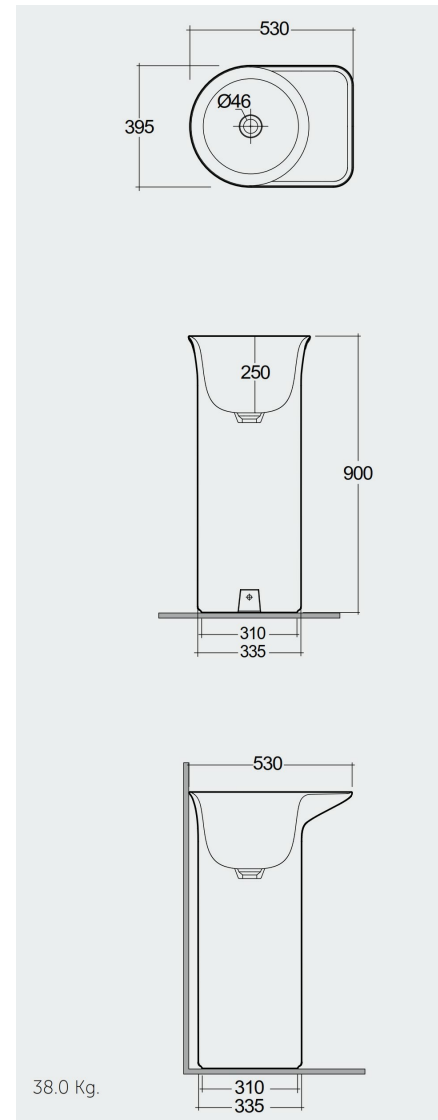

## Technical specifications

Dimensions: 530 x 395 mm

Weight: 38 Kg

Color: Alpine White

Shape of basin: Compact Oval

Suites: [RAK-VALET](#)

Code	Name
DUO002AWHA	RAK-DUO
DUO000AWHA	RAK-DUO
VALFS5300AWHA	RAK-VALET FREE STANDING WASHBASIN 53 CM - W/O TAP HOLE - ALPINE WHITE

Dimensions: All dimensions in mm. Tolerance of vitreous china & fireclay items:  $\pm 5\%$  for below 200mm and  $\pm 3\%$  for above 200mm; for all other items tolerance  $\pm 1\%$ . Note: Due to a continuing development program to improve design and performance, the manufacturer reserves all rights to vary specifications without prior information. Please note accessories are for photographic use only.