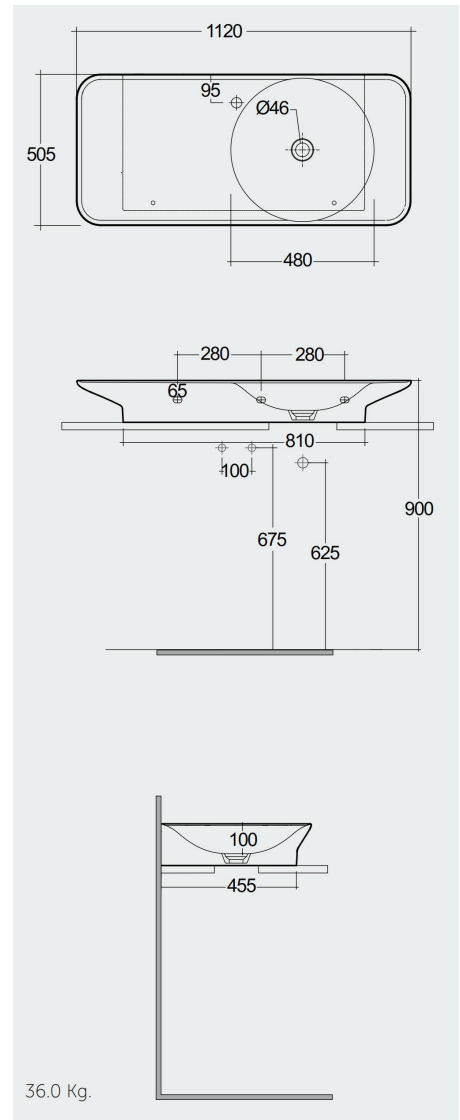

RAK-VALET - VALWB11301500A

Wash basin | Wall Hung

RAK
CERAMICS

Technical specifications

Dimensions:	1120 x 505 mm
Weight:	34 Kg
Color:	MATT WHITE - 500
Shape of basin:	Compact Oval
Suites:	RAK-VALET

Code	Name
DUO000500A	RAK-DUO Click Clack Wastes Matte White
DUO002500A	RAK-DUO Free Flow Wastes Matte White
VALWB11301500A	RAK-VALET COUNTERTOP / WALL HUNG WASHBASIN 112 CM LEFT LEDGE - MATT WHITE

Dimensions: All dimensions in mm. Tolerance of vitreous china & fireclay items: $\pm 5\%$ for below 200mm and $\pm 3\%$ for above 200mm; for all other items tolerance $\pm 1\%$. Note: Due to a continuing development program to improve design and performance, the manufacturer reserves all rights to vary specifications without prior information. Please note accessories are for photographic use only.