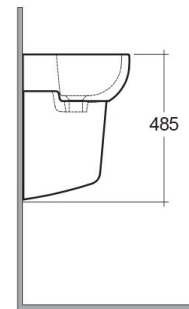

RAK-COMPACT

Wash basin | Half Pedestal

RAK
CERAMICS

TECHNICAL SPECIFICATIONS

Suite:	RAK-COMPACT
Type:	Half Pedestal
Dimensions:	450 x 360 mm
Weight:	17 Kg
Color:	Alpine White
Shape of basin:	Oval
Overflow hole:	yes

Code	Name
CO0701AWHA	COMPACT WASH BASIN 45CM
CO0401AWHA	COMPACT HALF PEDESTAL

Dimensions: All dimensions in mm. Tolerance of vitreous china & fireclay items: $\pm 5\%$ for below 200mm and $\pm 3\%$ for above 200mm; for all other items tolerance $\pm 1\%$. Note: Due to a continuing development program to improve design and performance, the manufacturer reserves all rights to vary specifications without prior information. Please note accessories are for photographic use only.