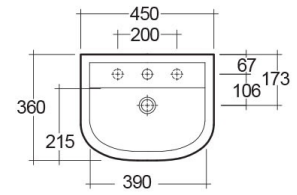

RAK-COMPACT

Wash basin | Half Pedestal

RAK
CERAMICS

TECHNICAL SPECIFICATIONS

Suite:	RAK-COMPACT
Type:	Half Pedestal
Dimensions:	450 x 360 mm
Weight:	17 Kg
Color:	Alpine White
Shape of basin:	Oval
Overflow hole:	yes

Code	Name
CO0701AWHA	COMPACT WASH BASIN 45CM
CO0401AWHA	COMPACT HALF PEDESTAL

Dimensions: All dimensions in mm. Tolerance of vitreous china & fireclay items: $\pm 5\%$ for below 200mm and $\pm 3\%$ for above 200mm; for all other items tolerance $\pm 1\%$. Note: Due to a continuing development program to improve design and performance, the manufacturer reserves all rights to vary specifications without prior information. Please note accessories are for photographic use only.