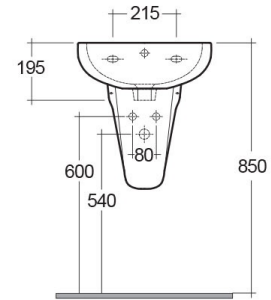

RAK-COMPACT

Wash basin | Half Pedestal

RAK
CERAMICS

TECHNICAL SPECIFICATIONS

Suite:	RAK-COMPACT
Type:	Half Pedestal
Dimensions:	450 x 360 mm
Weight:	17 Kg
Color:	Alpine White
Shape of basin:	Oval
Overflow hole:	yes

Code	Name
CO0701AWHA	COMPACT WASH BASIN 45CM
CO0401AWHA	COMPACT HALF PEDESTAL

Dimensions: All dimensions in mm. Tolerance of vitreous china & fireclay items: $\pm 5\%$ for below 200mm and $\pm 3\%$ for above 200mm; for all other items tolerance $\pm 1\%$. Note: Due to a continuing development program to improve design and performance, the manufacturer reserves all rights to vary specifications without prior information. Please note accessories are for photographic use only.