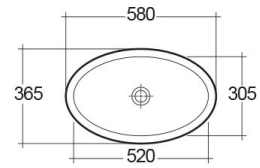

RAK-RESORT
Wash basin | Counter Top

RAK
CERAMICS

TECHNICAL SPECIFICATIONS

Suite:	RAK-RESORT
Type:	Counter Top
Dimensions:	580 x 365 mm
Weight:	8 Kg
Color:	Alpine White
Shape of basin:	Oval

Code	Name
RST01AWHA	RESORT WASH BASIN COUNTER TOP 58CM

Dimensions: All dimensions in mm. Tolerance of vitreous china & fireclay items: $\pm 5\%$ for below 200mm and $\pm 3\%$ for above 200mm; for all other items tolerance $\pm 1\%$. Note: Due to a continuing development program to improve design and performance, the manufacturer reserves all rights to vary specifications without prior information. Please note accessories are for photographic use only.