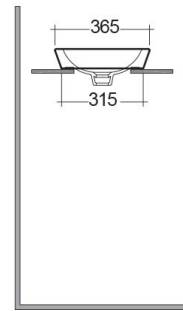

RAK-RESORT
Wash basin | Counter Top

RAK
CERAMICS

TECHNICAL SPECIFICATIONS

Suite:	RAK-RESORT
Type:	Counter Top
Dimensions:	580 x 365 mm
Weight:	8 Kg
Color:	Alpine White
Shape of basin:	Oval

Code	Name
RST01AWHA	RESORT WASH BASIN COUNTER TOP 58CM

Dimensions: All dimensions in mm. Tolerance of vitreous china & fireclay items: $\pm 5\%$ for below 200mm and $\pm 3\%$ for above 200mm; for all other items tolerance $\pm 1\%$. Note: Due to a continuing development program to improve design and performance, the manufacturer reserves all rights to vary specifications without prior information. Please note accessories are for photographic use only.