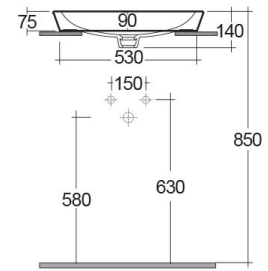

RAK-RESORT
Wash basin | Counter Top

RAK
CERAMICS

TECHNICAL SPECIFICATIONS

Suite:	RAK-RESORT
Type:	Counter Top
Dimensions:	580 x 365 mm
Weight:	8 Kg
Color:	Alpine White
Shape of basin:	Oval

Code	Name
RST01AWHA	RESORT WASH BASIN COUNTER TOP 58CM

Dimensions: All dimensions in mm. Tolerance of vitreous china & fireclay items: $\pm 5\%$ for below 200mm and $\pm 3\%$ for above 200mm; for all other items tolerance $\pm 1\%$. Note: Due to a continuing development program to improve design and performance, the manufacturer reserves all rights to vary specifications without prior information. Please note accessories are for photographic use only.