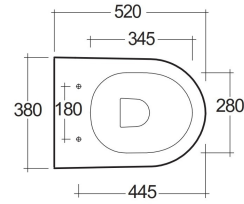

RAK-DES - DESWC1346AWHA - W/HIDDEN FIXATIONS

Back to Wall | Water Closet

RAK
CERAMICS

TECHNICAL SPECIFICATIONS

Suite:	RAK-DES
Type:	Back to Wall
Dimensions:	520 x 380 mm
Weight:	27 Kg
Color:	Alpine White
Trap type:	P Trap & S Trap
Trapway type:	Concealed
Seat cover options:	Urea
Bowl shape:	Round
Flush Type:	Dual Flush

Code	Name
DESWC1346AWHA	RAK-DES RIMLESS BACK TO WALL WC 52 CM P&S TRAP
DESSC3901WH	RAK-DES SOFT CLOSE UREA SEAT COVER
DESSC3900WH	RAK-DES UREA SEAT COVER

Dimensions: All dimensions in mm. Tolerance of vitreous china & fireclay items: ± 5% for below 200mm and ± 3% for above 200mm; for all other items tolerance ± 1%. Note: Due to a continuing development program to improve design and performance, the manufacturer reserves all rights to vary specifications without prior information. Please note accessories are for photographic use only.