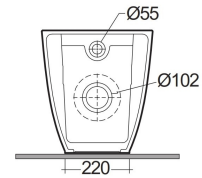

RAK-DES - DESWC1346AWHA - W/HIDDEN FIXATIONS

Back to Wall | Water Closet

RAK
CERAMICS

TECHNICAL SPECIFICATIONS

Suite:	RAK-DES
Type:	Back to Wall
Dimensions:	520 x 380 mm
Weight:	27 Kg
Color:	Alpine White
Trap type:	P Trap & S Trap
Trapway type:	Concealed
Seat cover options:	Urea
Bowl shape:	Round
Flush Type:	Dual Flush

Code	Name
DESWC1346AWHA	RAK-DES RIMLESS BACK TO WALL WC 52 CM P&S TRAP
DESSC3901WH	RAK-DES SOFT CLOSE UREA SEAT COVER
DESSC3900WH	RAK-DES UREA SEAT COVER

Dimensions: All dimensions in mm. Tolerance of vitreous china & fireclay items: ± 5% for below 200mm and ± 3% for above 200mm; for all other items tolerance ± 1%. Note: Due to a continuing development program to improve design and performance, the manufacturer reserves all rights to vary specifications without prior information. Please note accessories are for photographic use only.