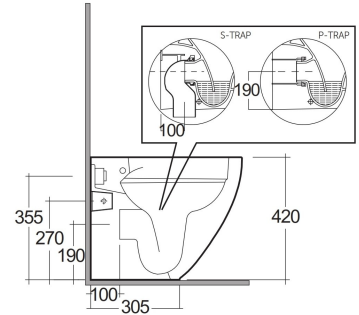

RAK-DES - DESWC1346AWHA - W/HIDDEN FIXATIONS

Back to Wall | Water Closet

RAK
CERAMICS

TECHNICAL SPECIFICATIONS

Suite:	RAK-DES
Type:	Back to Wall
Dimensions:	520 x 380 mm
Weight:	27 Kg
Color:	Alpine White
Trap type:	P Trap & S Trap
Trapway type:	Concealed
Seat cover options:	Urea
Bowl shape:	Round
Flush Type:	Dual Flush

Code	Name
DESWC1346AWHA	RAK-DES RIMLESS BACK TO WALL WC 52 CM P&S TRAP
DESSC3901WH	RAK-DES SOFT CLOSE UREA SEAT COVER
DESSC3900WH	RAK-DES UREA SEAT COVER

Dimensions: All dimensions in mm. Tolerance of vitreous china & fireclay items: ± 5% for below 200mm and ± 3% for above 200mm; for all other items tolerance ± 1%. Note: Due to a continuing development program to improve design and performance, the manufacturer reserves all rights to vary specifications without prior information. Please note accessories are for photographic use only.