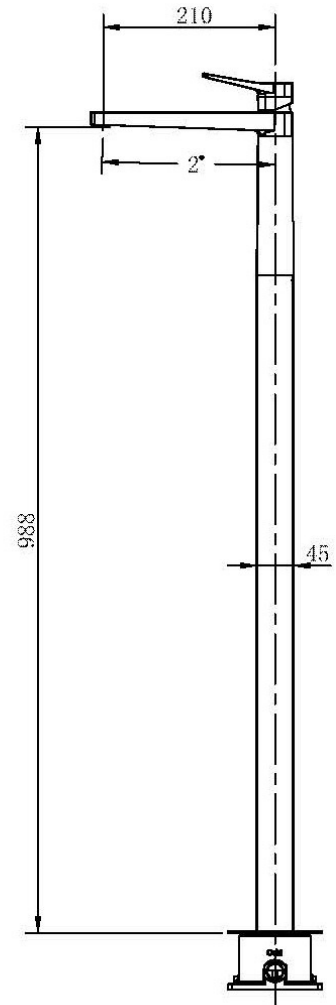

RAK-PETIT - RAKPES3030C

Faucets

RAK
CERAMICS

TECHNICAL SPECIFICATIONS

Suite:	RAK-Petit
Type:	RAK-PETIT - RAKPES3030C
Dimensions:	988 x 45 mm
Pressure:	1 l
Weight:	5.02 Kg
Chrome thickness:	0.00
Cartridge:	No
Tail:	NA
Handset wall brackets:	No
Color:	Chrome

Code	Name
RAKPES3030C	RAK-Petit Square Floor Standing Wash Basin Mixer in Chrome

Dimensions: All dimensions in mm. Tolerance of vitreous china & fireclay items: $\pm 5\%$ for below 200mm and $\pm 3\%$ for above 200mm; for all other items tolerance $\pm 1\%$. Note: Due to a continuing development program to improve design and performance, the manufacturer reserves all rights to vary specifications without prior information. Please note accessories are for photographic use only.