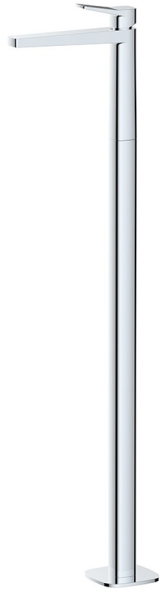

RAK-PETIT - RAKPES3030C

Faucets

RAK
CERAMICS

TECHNICAL SPECIFICATIONS

Suite:	RAK-Petit
Type:	RAK-PETIT - RAKPES3030C
Dimensions:	988 x 45 mm
Pressure:	1 l
Weight:	5.02 Kg
Chrome thickness:	0.00
Cartridge:	No
Tail:	NA
Handset wall brackets:	No
Color:	Chrome

Code	Name
RAKPES3030C	RAK-Petit Square Floor Standing Wash Basin Mixer in Chrome

Dimensions: All dimensions in mm. Tolerance of vitreous china & fireclay items: $\pm 5\%$ for below 200mm and $\pm 3\%$ for above 200mm; for all other items tolerance $\pm 1\%$. Note: Due to a continuing development program to improve design and performance, the manufacturer reserves all rights to vary specifications without prior information. Please note accessories are for photographic use only.