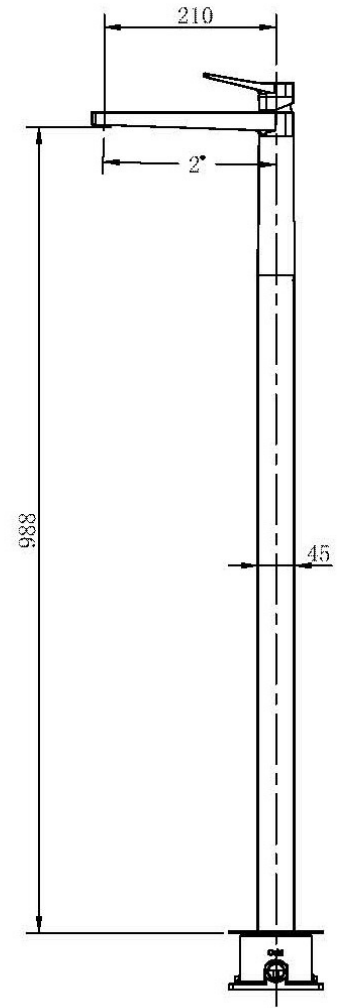

RAK-PETIT - RAKPES3030B

Faucets

RAK
CERAMICS

TECHNICAL SPECIFICATIONS

Suite:	RAK-Petit
Type:	RAK-Petit - RAKPES3030B
Dimensions:	988 x 45 mm
Pressure:	1 l
Weight:	5.02 Kg
Chrome thickness:	0.00
Cartridge:	No
Tail:	NA
Handset wall brackets:	No
Color:	Matt Black

Code	Name
RAKPES3030B	RAK-Petit Square Floor Standing Wash Basin Mixer in Matt Black

Dimensions: All dimensions in mm. Tolerance of vitreous china & fireclay items: $\pm 5\%$ for below 200mm and $\pm 3\%$ for above 200mm; for all other items tolerance $\pm 1\%$. Note: Due to a continuing development program to improve design and performance, the manufacturer reserves all rights to vary specifications without prior information. Please note accessories are for photographic use only.