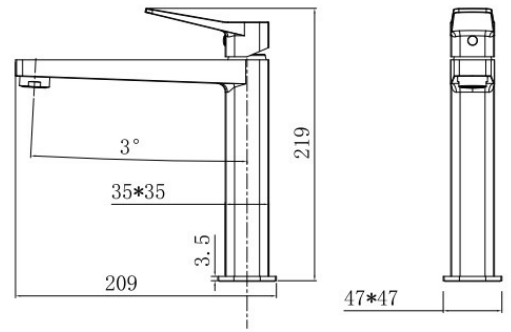

RAK-PETIT - RAKPES3016C

Faucets

RAK
CERAMICS

TECHNICAL SPECIFICATIONS

Suite:	RAK-Petit
Type:	RAK-PETIT - RAKPES3016C
Dimensions:	219 x 47 mm
Pressure:	1 l
Chrome thickness:	0.00
Cartridge:	No
Tail:	NA
Handset wall brackets:	No
Color:	Chrome

Code	Name
RAKPES3016C	RAK-Petit Square Mid Height Basin Mixer in Chrome

Dimensions: All dimensions in mm. Tolerance of vitreous china & fireclay items: $\pm 5\%$ for below 200mm and $\pm 3\%$ for above 200mm; for all other items tolerance $\pm 1\%$. Note: Due to a continuing development program to improve design and performance, the manufacturer reserves all rights to vary specifications without prior information. Please note accessories are for photographic use only.