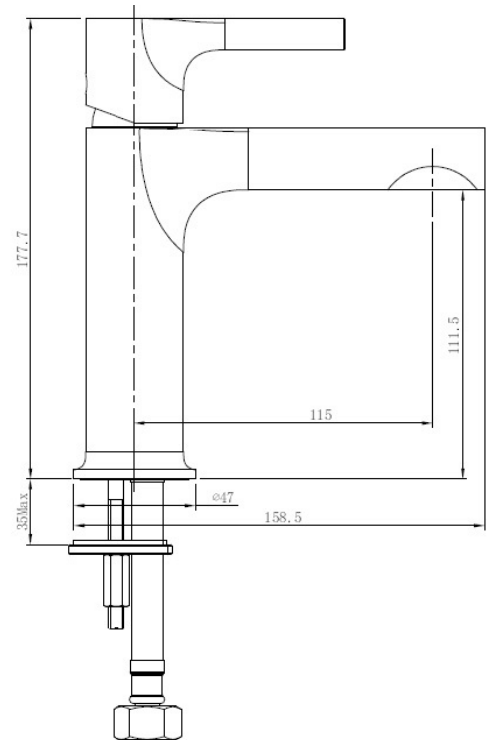

## TECHNICAL SPECIFICATIONS

Type:	RAK-SORRENTO - RAKSOR3001C
Dimensions:	178 x 47 mm
Pressure:	11
Weight:	1.03 Kg
Chrome thickness:	0.00
Cartridge:	No
Tail:	NA
Handset wall brackets:	Yes
Color:	Chrome

Code	Name
RAKSOR3001C	RAK-Sorrento Standard Basin Mixer in Chrome

Dimensions: All dimensions in mm. Tolerance of vitreous china & fireclay items:  $\pm 5\%$  for below 200mm and  $\pm 3\%$  for above 200mm; for all other items tolerance  $\pm 1\%$ . Note: Due to a continuing development program to improve design and performance, the manufacturer reserves all rights to vary specifications without prior information. Please note accessories are for photographic use only.