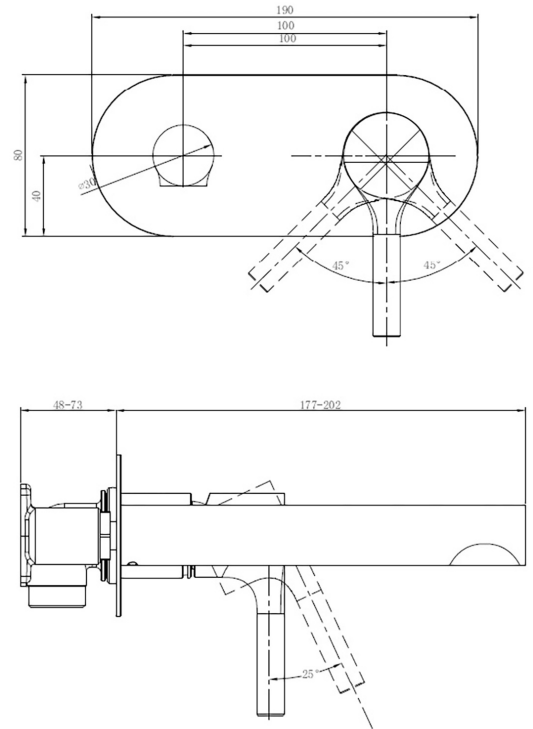

RAK-SORRENTO - RAKSOR3007C

Faucets

RAK
CERAMICS

TECHNICAL SPECIFICATIONS

Type:	RAK-SORRENTO - RAKSOR3007C
Dimensions:	80 x 190 mm
Pressure:	1 l
Weight:	1.92 Kg
Chrome thickness:	0.00
Cartridge:	No
Tail:	NA
Handset wall brackets:	Yes
Color:	Chrome

Code	Name
RAKSOR3007C	RAK-Sorrento Wall Mounted Basin Mixer with Back Plate in Chrome

Dimensions: All dimensions in mm. Tolerance of vitreous china & fireclay items: $\pm 5\%$ for below 200mm and $\pm 3\%$ for above 200mm; for all other items tolerance $\pm 1\%$. Note: Due to a continuing development program to improve design and performance, the manufacturer reserves all rights to vary specifications without prior information. Please note accessories are for photographic use only.