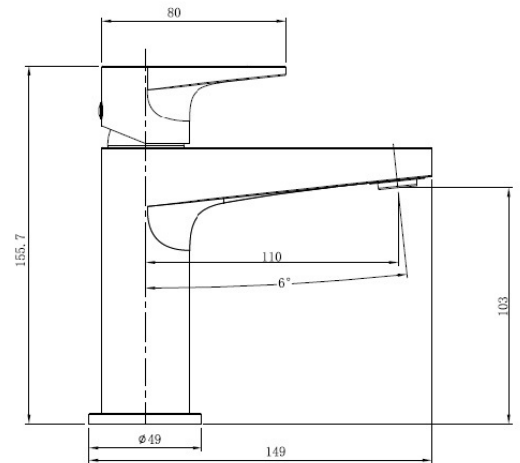

## TECHNICAL SPECIFICATIONS

Type:	RAK-ISCHIA - RAKISH3001C
Dimensions:	156 x 19 mm
Pressure:	11
Weight:	1.61 Kg
Chrome thickness:	0.00
Cartridge:	No
Tail:	NA
Handset wall brackets:	No
Color:	Chrome

Code	Name
RAKISH3001C	RAK-Ischia Standard Basin Mixer in Chrome

Dimensions: All dimensions in mm. Tolerance of vitreous china & fireclay items: ± 5% for below 200mm and ± 3% for above 200mm; for all other items tolerance ± 1%. Note: Due to a continuing development program to improve design and performance, the manufacturer reserves all rights to vary specifications without prior information. Please note accessories are for photographic use only.