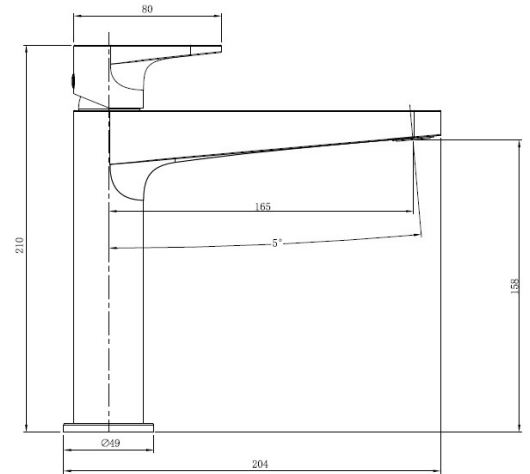

RAK-ISCHIA - RAKISH3016G

Faucets

RAK
CERAMICS

TECHNICAL SPECIFICATIONS

Type:	RAK-Ischia - RAKISH3016G
Dimensions:	210 x 49 mm
Pressure:	1 l
Weight:	1.65 Kg
Chrome thickness:	0.00
Cartridge:	No
Tail:	NA
Handset wall brackets:	No
Color:	Brush Gold

Code	Name
RAKISH3016G	RAK-Ischia Mid Height Basin Mixer in Brushed Gold

Dimensions: All dimensions in mm. Tolerance of vitreous china & fireclay items: $\pm 5\%$ for below 200mm and $\pm 3\%$ for above 200mm; for all other items tolerance $\pm 1\%$. Note: Due to a continuing development program to improve design and performance, the manufacturer reserves all rights to vary specifications without prior information. Please note accessories are for photographic use only.