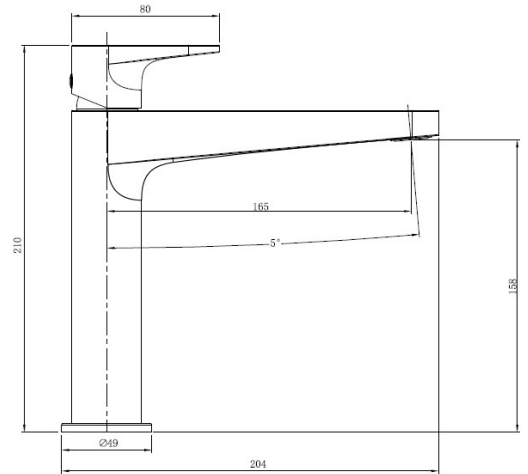

## TECHNICAL SPECIFICATIONS

Type:	RAK-ISCHIA - RAKISH3016C
Dimensions:	210 x 49 mm
Pressure:	1 l
Weight:	1.65 Kg
Chrome thickness:	0.00
Cartridge:	No
Tail:	NA
Handset wall brackets:	No
Color:	Chrome

Code	Name
RAKISH3016C	RAK-Ischia Mid Height Basin Mixer in Chrome

Dimensions: All dimensions in mm. Tolerance of vitreous china & fireclay items:  $\pm 5\%$  for below 200mm and  $\pm 3\%$  for above 200mm; for all other items tolerance  $\pm 1\%$ . Note: Due to a continuing development program to improve design and performance, the manufacturer reserves all rights to vary specifications without prior information. Please note accessories are for photographic use only.