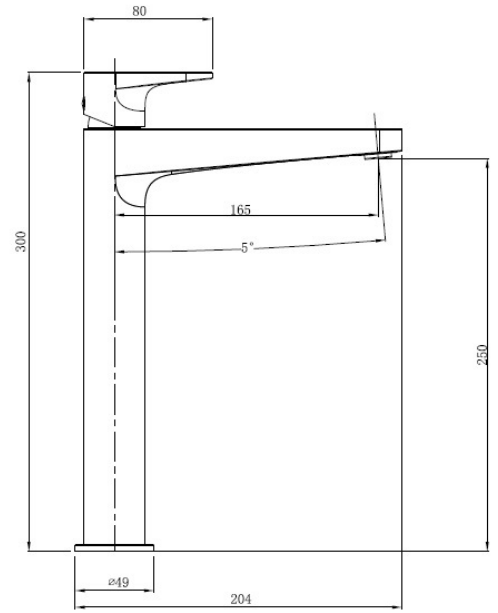

RAK-ISCHIA - RAKISH3003G

Faucets

RAK
CERAMICS

TECHNICAL SPECIFICATIONS

Type:	RAK-Ischia - RAKISH3003G
Dimensions:	300 x 49 mm
Pressure:	1 l
Weight:	1.8 Kg
Chrome thickness:	0.00
Cartridge:	No
Tail:	NA
Handset wall brackets:	No
Color:	Brush Gold

Code	Name
RAKISH3003G	RAK-Ischia Tall Basin Mixer in Brushed Gold

Dimensions: All dimensions in mm. Tolerance of vitreous china & fireclay items: $\pm 5\%$ for below 200mm and $\pm 3\%$ for above 200mm; for all other items tolerance $\pm 1\%$. Note: Due to a continuing development program to improve design and performance, the manufacturer reserves all rights to vary specifications without prior information. Please note accessories are for photographic use only.