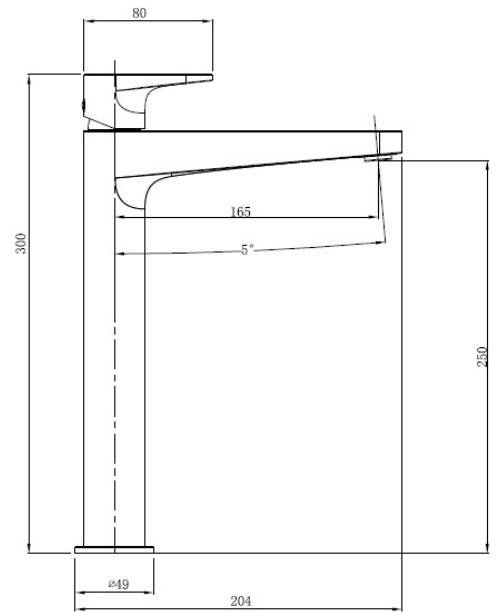

# RAK-ISCHIA - RAKISH3003N

## TECHNICAL SPECIFICATIONS

Type:	RAK-Ischia - RAKISH3003N
Dimensions:	300 x 49 mm
Pressure:	1 l
Weight:	1.8 Kg
Chrome thickness:	0.00
Cartridge:	No
Tail:	NA
Handset wall brackets:	No
Color:	Brushed Nickel

Code	Name
RAKISH3003N	RAK-Ischia Tall Basin Mixer in Brushed Nickel

Dimensions: All dimensions in mm. Tolerance of vitreous china & fireclay items:  $\pm 5\%$  for below 200mm and  $\pm 3\%$  for above 200mm; for all other items tolerance  $\pm 1\%$ . Note: Due to a continuing development program to improve design and performance, the manufacturer reserves all rights to vary specifications without prior information. Please note accessories are for photographic use only.