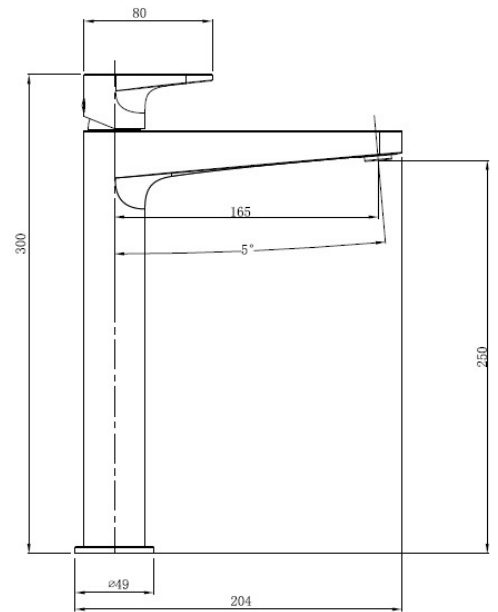

RAK-ISCHIA - RAKISH3003C

Faucets

RAK
CERAMICS

TECHNICAL SPECIFICATIONS

Type:	RAK-ISCHIA - RAKISH3003C
Dimensions:	300 x 49 mm
Pressure:	1 l
Weight:	1.8 Kg
Chrome thickness:	0.00
Cartridge:	No
Tail:	NA
Handset wall brackets:	No
Color:	Chrome

Code	Name
RAKISH3003C	RAK-Ischia Tall Basin Mixer in Chrome

Dimensions: All dimensions in mm. Tolerance of vitreous china & fireclay items: $\pm 5\%$ for below 200mm and $\pm 3\%$ for above 200mm; for all other items tolerance $\pm 1\%$. Note: Due to a continuing development program to improve design and performance, the manufacturer reserves all rights to vary specifications without prior information. Please note accessories are for photographic use only.