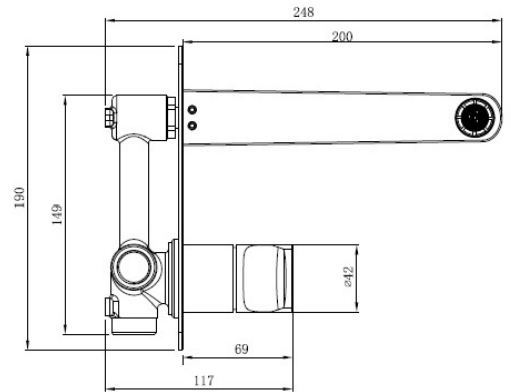

## TECHNICAL SPECIFICATIONS

Type:	RAK-Ischia - RAKISH3007G
Dimensions:	80 x 190 mm
Pressure:	1 l
Weight:	1.92 Kg
Chrome thickness:	0.00
Cartridge:	No
Tail:	NA
Handset wall brackets:	No
Color:	Brush Gold

Code	Name
RAKISH3007G	RAK-Ischia Wall Mounted Basin Mixer with Back Plate in Brushed Gold

Dimensions: All dimensions in mm. Tolerance of vitreous china & fireclay items:  $\pm 5\%$  for below 200mm and  $\pm 3\%$  for above 200mm; for all other items tolerance  $\pm 1\%$ . Note: Due to a continuing development program to improve design and performance, the manufacturer reserves all rights to vary specifications without prior information. Please note accessories are for photographic use only.