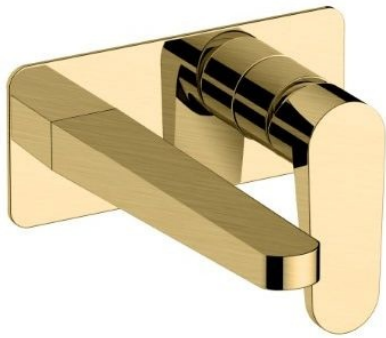

# RAK-ISCHIA - RAKISH3007G

## Faucets

**RAK**  
CERAMICS

## TECHNICAL SPECIFICATIONS

Type:	RAK-Ischia - RAKISH3007G
Dimensions:	80 x 190 mm
Pressure:	1 l
Weight:	1.92 Kg
Chrome thickness:	0.00
Cartridge:	No
Tail:	NA
Handset wall brackets:	No
Color:	Brush Gold

Code	Name
RAKISH3007G	RAK-Ischia Wall Mounted Basin Mixer with Back Plate in Brushed Gold

Dimensions: All dimensions in mm. Tolerance of vitreous china & fireclay items:  $\pm 5\%$  for below 200mm and  $\pm 3\%$  for above 200mm; for all other items tolerance  $\pm 1\%$ . Note: Due to a continuing development program to improve design and performance, the manufacturer reserves all rights to vary specifications without prior information. Please note accessories are for photographic use only.