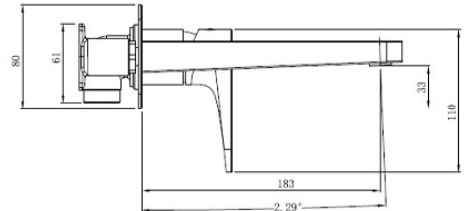

## TECHNICAL SPECIFICATIONS

Type:	RAK-Ischia - RAKISH3007G
Dimensions:	80 x 190 mm
Pressure:	1 l
Weight:	1.92 Kg
Chrome thickness:	0.00
Cartridge:	No
Tail:	NA
Handset wall brackets:	No
Color:	Brush Gold

Code	Name
RAKISH3007G	RAK-Ischia Wall Mounted Basin Mixer with Back Plate in Brushed Gold

Dimensions: All dimensions in mm. Tolerance of vitreous china & fireclay items:  $\pm 5\%$  for below 200mm and  $\pm 3\%$  for above 200mm; for all other items tolerance  $\pm 1\%$ . Note: Due to a continuing development program to improve design and performance, the manufacturer reserves all rights to vary specifications without prior information. Please note accessories are for photographic use only.