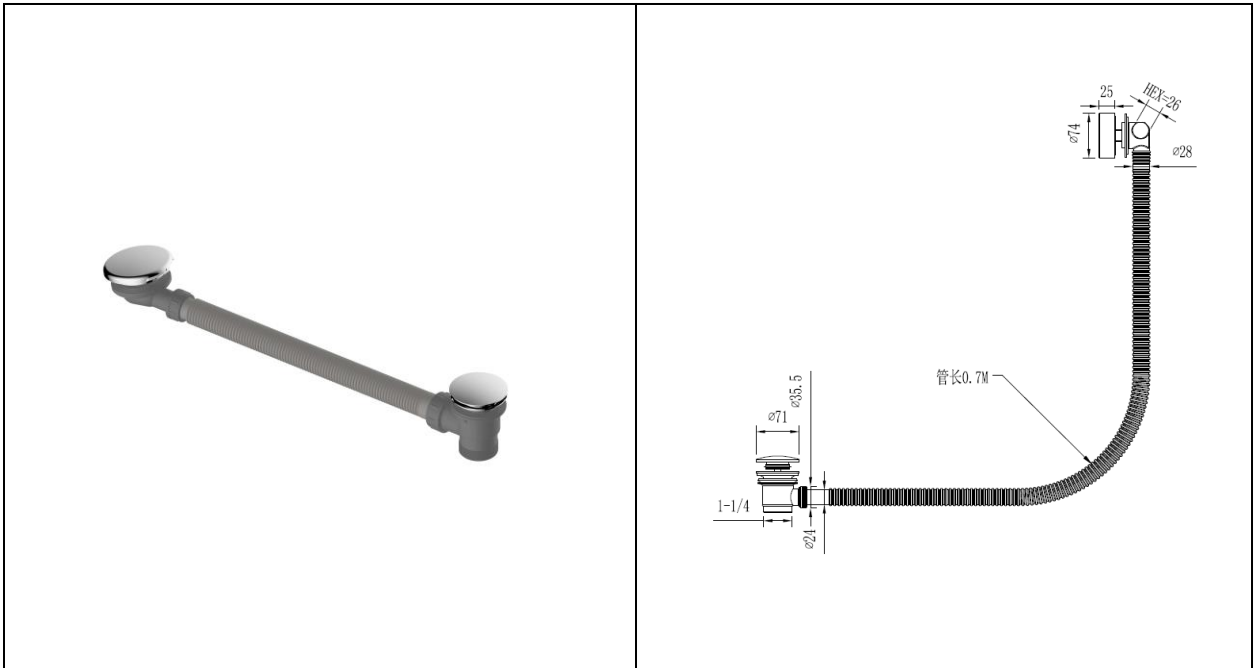

### Bath Waste and Overflow Filler | Clicker

**RAK**  
CERAMICS

#### Dimensions:

**Colour:** Brushed Gold (G), Brushed Nickel (N) and Black (B)

**Code:** RAKCCW010X

**Warranty:** 15 Years

**Weight:**

Dimensions: All Dimensions in mm tolerance  $\pm 5\%$  for below 200mm and  $\pm 3\%$  for above 200mm.