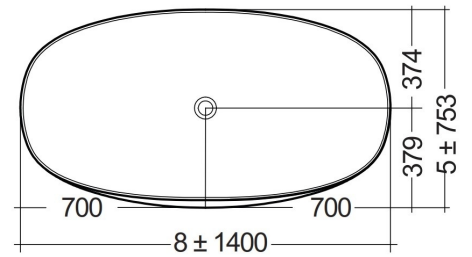

## TECHNICAL SPECIFICATIONS

Suite:	RAK-CLOUD
Type:	RAK-CLOUD MATT GREIGE - CLOBT14075505
Dimensions:	753 x 1400 mm
Water capacity:	172 l
Weight:	125 Kg
Color:	MATT CAPPUCINO - 514

Code	Name
CLOBT14075505	RAK-CLOUD FREE STANDING BATHTUB MATT GREIGE 140X758CM

Dimensions: All dimensions in mm. Tolerance of vitreous china & fireclay items: ± 5% for below 200mm and ± 3% for above 200mm; for all other items tolerance ± 1%. Note: Due to a continuing development program to improve design and performance, the manufacturer reserves all rights to vary specifications without prior information. Please note accessories are for photographic use only.