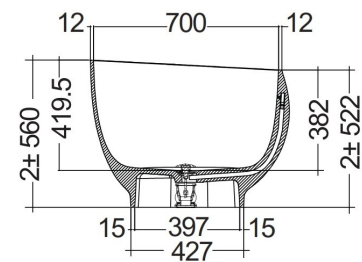

## TECHNICAL SPECIFICATIONS

Suite:	RAK-CLOUD
Type:	RAK-CLOUD MATT GREIGE - CLOBT14075505
Dimensions:	753 x 1400 mm
Water capacity:	172 l
Weight:	125 Kg
Color:	MATT CAPPUCINO - 514

Code	Name
CLOBT14075505	RAK-CLOUD FREE STANDING BATHTUB MATT GREIGE 140X758CM

Dimensions: All dimensions in mm. Tolerance of vitreous china & fireclay items: ± 5% for below 200mm and ± 3% for above 200mm; for all other items tolerance ± 1%. Note: Due to a continuing development program to improve design and performance, the manufacturer reserves all rights to vary specifications without prior information. Please note accessories are for photographic use only.