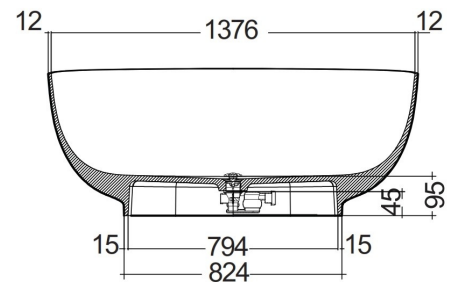

## TECHNICAL SPECIFICATIONS

Suite:	RAK-CLOUD
Type:	RAK-CLOUD MATT GREIGE - CLOBT14075505
Dimensions:	753 x 1400 mm
Water capacity:	172 l
Weight:	125 Kg
Color:	MATT CAPPUCINO - 514

Code	Name
CLOBT14075505	RAK-CLOUD FREE STANDING BATHTUB MATT GREIGE 140X758CM

Dimensions: All dimensions in mm. Tolerance of vitreous china & fireclay items: ± 5% for below 200mm and ± 3% for above 200mm; for all other items tolerance ± 1%. Note: Due to a continuing development program to improve design and performance, the manufacturer reserves all rights to vary specifications without prior information. Please note accessories are for photographic use only.