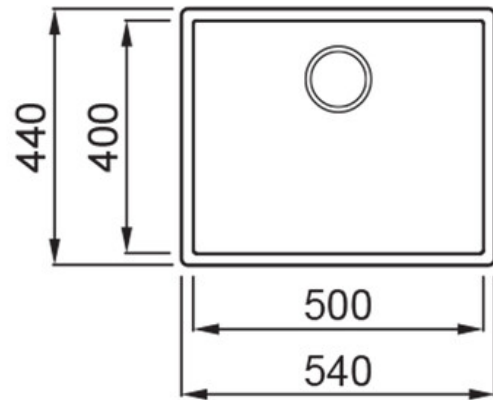

ORIDIAN UNDERMOUNT IGNEOUS GRANITE SINK

ORIUN540AW/

Technical Drawing

Date of download: July 02, 2024

AGA Rangemaster continuously seeks improvements in specification, design and production of products and thus, alterations take place periodically. Whilst every effort is made to produce up-to date resources, the information included here is intended as a guide. Always refer to the product's installation instructions when fitting, installation work should be completed a professional tradesman.

ORIDIAN UNDERMOUNT IGNEOUS GRANITE SINK

ORIUN540AW/