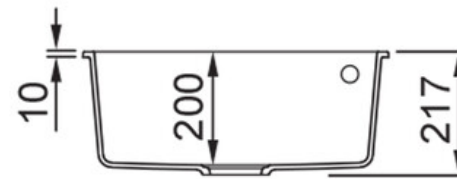

ORIDIAN UNDERMOUNT IGNEOUS GRANITE SINK

ORIUN540AW/

Technical Drawing

Date of download: July 02, 2024

AGA Rangemaster continuously seeks improvements in specification, design and production of products and thus, alterations take place periodically. Whilst every effort is made to produce up-to date resources, the information included here is intended as a guide. Always refer to the product's installation instructions when fitting, installation work should be completed a professional tradesman.

ORIDIAN UNDERMOUNT IGNEOUS GRANITE SINK

ORIUN540AW/