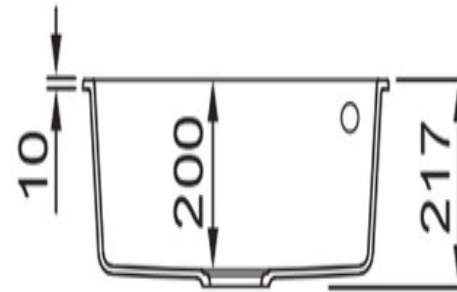

## SINKS & TAPS

Material	Igneous Granite
Material Gauge	-
Material Finish Bowl	-
Material Finish Drainer	-
Drainer Position	
Overall Length (mm)	540
Overall Width (mm)	440
Main Bowl Length (mm)	500
Main Bowl Width (mm)	400
Main Bowl Depth (mm)	200
Second Bowl Length (mm)	-
Second Bowl Width (mm)	-
Second Bowl Depth (mm)	-
Tap hole Size (mm)	1 x 35
Waste Size (mm)	1 x 90
Waste Kit	Included with sink (2 x 89mm BSW & overflow kit)
Min. Base Unit (mm)	
Cutout Size Length (mm)	500
Cutout Size Width (mm)	400
Warranty Sinks (years)	20
Product Code	ORIUN540AW/
Barcode	5015834056814

## Technical Drawing

Date of download: July 02, 2024

AGA Rangemaster continuously seeks improvements in specification, design and production of products and thus, alterations take place periodically. Whilst every effort is made to produce up-to date resources, the information included here is intended as a guide. Always refer to the product's installation instructions when fitting, installation work should be completed a professional tradesman.

## Cut Out Template

Dimensions in mm. Not to scale.

Date of download: July 02, 2024

AGA Rangemaster continuously seeks improvements in specification, design and production of products and thus, alterations take place periodically. Whilst every effort is made to produce up-to date resources, the information included here is intended as a guide. Always refer to the product's installation instructions when fitting, installation work should be completed a professional tradesman.