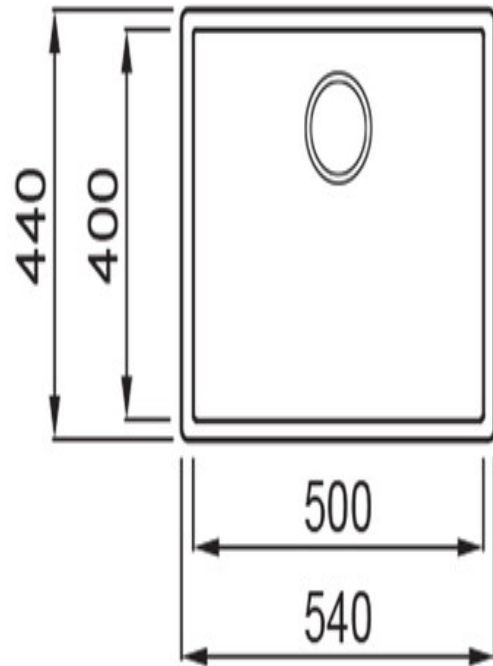

## SINKS & TAPS

Material	Igneous Granite
Material Gauge	-
Material Finish Bowl	-
Material Finish Drainer	-
Drainer Position	
Overall Length (mm)	540
Overall Width (mm)	440
Main Bowl Length (mm)	500
Main Bowl Width (mm)	400
Main Bowl Depth (mm)	200
Second Bowl Length (mm)	-
Second Bowl Width (mm)	-
Second Bowl Depth (mm)	-
Tap hole Size (mm)	1 x 35
Waste Size (mm)	1 x 90
Waste Kit	Included with sink (2 x 89mm BSW & overflow kit)
Min. Base Unit (mm)	
Cutout Size Length (mm)	500
Cutout Size Width (mm)	400
Warranty Sinks (years)	20
Product Code	ORIUN540AW/
Barcode	5015834056814

## Cut Out Template

Dimensions in mm. Not to scale.

Date of download: July 02, 2024

AGA Rangemaster continuously seeks improvements in specification, design and production of products and thus, alterations take place periodically. Whilst every effort is made to produce up-to date resources, the information included here is intended as a guide. Always refer to the product's installation instructions when fitting, installation work should be completed a professional tradesman.