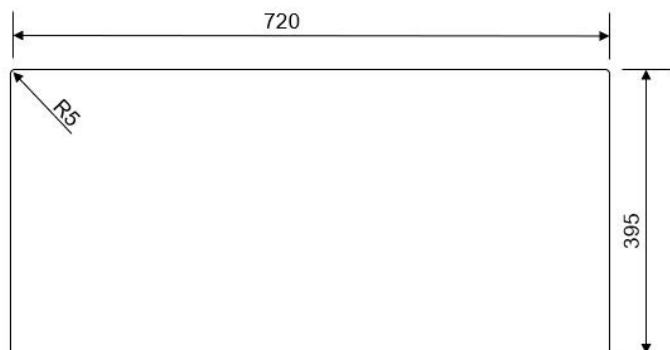

## ORIDIAN UNDERMOUNT IGNEOUS GRANITE SINK

ORIUN7602CH/

2.0 Undermount Sink

**Size: 760 x 435 mm**

Create a modern finished look with the addition of an Oridian granite bowl.

The Oridian collection features large bowls offering ample space to wash large pots and pans, available in separate inset and undermount collections.

## SINKS & TAPS

Material	Igneous Granite
Material Gauge	-
Material Finish Bowl	-
Material Finish Drainer	-
Drainer Position	
Overall Length (mm)	760
Overall Width (mm)	435
Main Bowl Length (mm)	343
Main Bowl Width (mm)	395
Main Bowl Depth (mm)	220
Second Bowl Length (mm)	343
Second Bowl Width (mm)	395
Second Bowl Depth (mm)	220
Tap hole Size (mm)	1 x 35
Waste Size (mm)	1 x 90
Waste Kit	Included with sink (2 x 89mm BSW & overflow kit)
Min. Base Unit (mm)	
Cutout Size Length (mm)	720
Cutout Size Width (mm)	400
Warranty Sinks (years)	20
Product Code	ORIUN7602CH/
Barcode	5015834056883