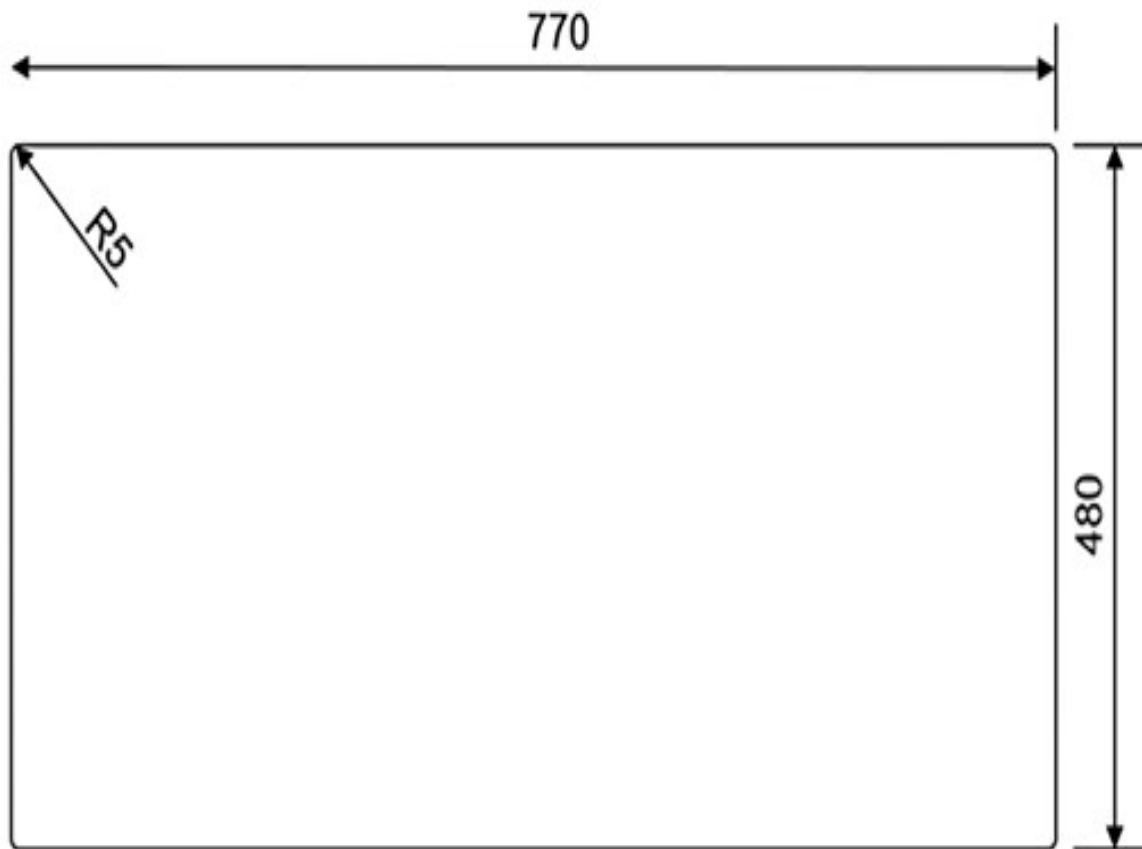

AGA Rangemaster continuously seeks improvements in specification, design and production of products and thus, alterations take place periodically. Whilst every effort is made to produce up-to date resources, the information included here is intended as a guide. Always refer to the product's installation instructions when fitting, installation work should be completed a professional tradesman.

PRATO IGNEOUS GRANITE SINK

PRA790CH/

Cut Out Template

Dimensions in mm. Not to scale.