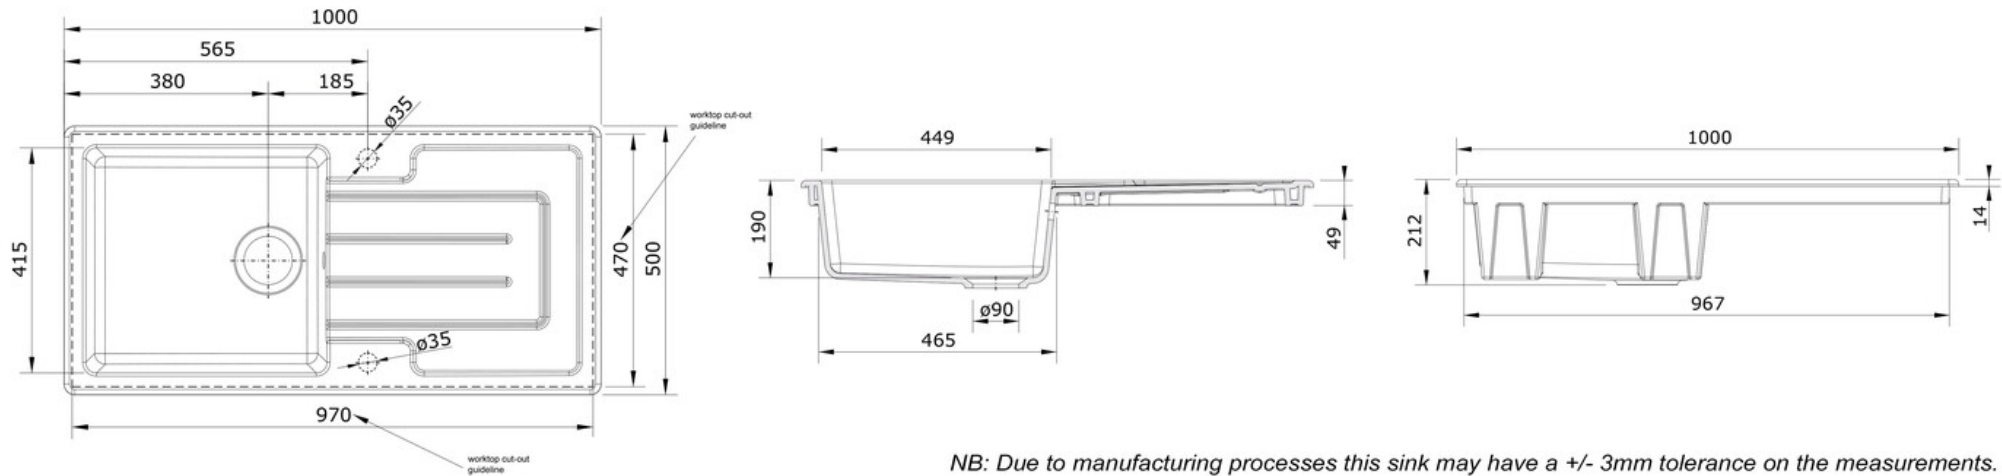

AUSTELL FIRE CLAY CERAMIC INSET SINK

CAU10101MB/

Technical Drawing

NB: Due to manufacturing processes this sink may have a +/- 3mm tolerance on the measurements.

Date of download: July 02, 2024

AGA Rangemaster continuously seeks improvements in specification, design and production of products and thus, alterations take place periodically. Whilst every effort is made to produce up-to date resources, the information included here is intended as a guide. Always refer to the product's installation instructions when fitting, installation work should be completed a professional tradesman.

AUSTELL FIRE CLAY CERAMIC INSET SINK

CAU10101MB/