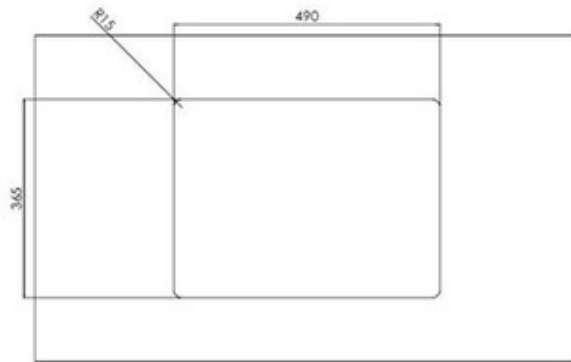

RUSTIQUE FIRE CLAY CERAMIC INSET OR UNDERMOUNT SINK

CRUB4936WH/

Size: 557 x 430 mm

Create a modern finished look with the addition of a Rustique fire-clay ceramic bowl. Fitted as either an inset or undermount sink, the Rustique will provide a real focal point in the kitchen and contrast excellently to all colours and finishes.

- Inset or undermount installation
- Waste kit included
- Fits a 600mm cabinet

RANGEMASTER

SINKS & TAPS

Material	Fire clay Ceramic
Material Gauge	-
Material Finish Bowl	-
Material Finish Drainer	-
Drainer Position	
Overall Length (mm)	557
Overall Width (mm)	430
Main Bowl Length (mm)	494
Main Bowl Width (mm)	367
Main Bowl Depth (mm)	220
Second Bowl Length (mm)	-
Second Bowl Width (mm)	-
Second Bowl Depth (mm)	-
Tap hole Size (mm)	-
Waste Size (mm)	1 x 90
Waste Kit	Included with sink (1 x 90mm BSW & overflow kit)
Min. Base Unit (mm)	600
Cutout Size Length (mm)	490
Cutout Size Width (mm)	365
Warranty Sinks (years)	25
Product Code	CRUB4936WH/
Barcode	5015834055992

RUSTIQUE FIRE CLAY CERAMIC INSET OR UNDERMOUNT SINK

CRUB4936WH/

Cut Out Template

Dimensions in mm. Not to scale.

UNDERMOUNT INSTALLATION

INSET INSTALLATION

Date of download: July 02, 2024