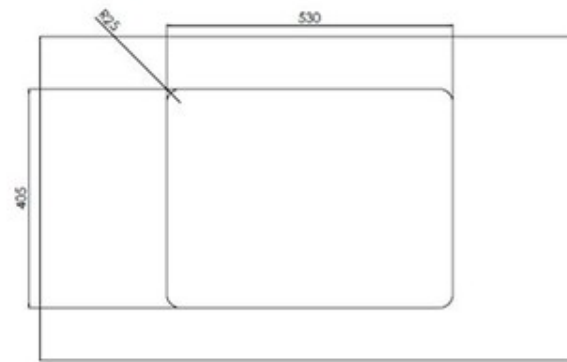

- Inset or undermount installation
- Waste kit included
- Fits a 600mm cabinet

RANGEMASTER

SINKS & TAPS

Material	Fire clay Ceramic
Material Gauge	-
Material Finish Bowl	-
Material Finish Drainer	-
Drainer Position	
Overall Length (mm)	557
Overall Width (mm)	430
Main Bowl Length (mm)	494
Main Bowl Width (mm)	367
Main Bowl Depth (mm)	220
Second Bowl Length (mm)	-
Second Bowl Width (mm)	-
Second Bowl Depth (mm)	-
Tap hole Size (mm)	-
Waste Size (mm)	1 x 90
Waste Kit	Included with sink (1 x 90mm BSW & overflow kit)
Min. Base Unit (mm)	600
Cutout Size Length (mm)	490
Cutout Size Width (mm)	365
Warranty Sinks (years)	25
Product Code	CRUB4936WH/
Barcode	5015834055992

RUSTIQUE FIRE CLAY CERAMIC INSET OR UNDERMOUNT SINK

CRUB4936WH/

Cut Out Template

Dimensions in mm. Not to scale.

UNDERMOUNT INSTALLATION

INSET INSTALLATION

Date of download: July 02, 2024