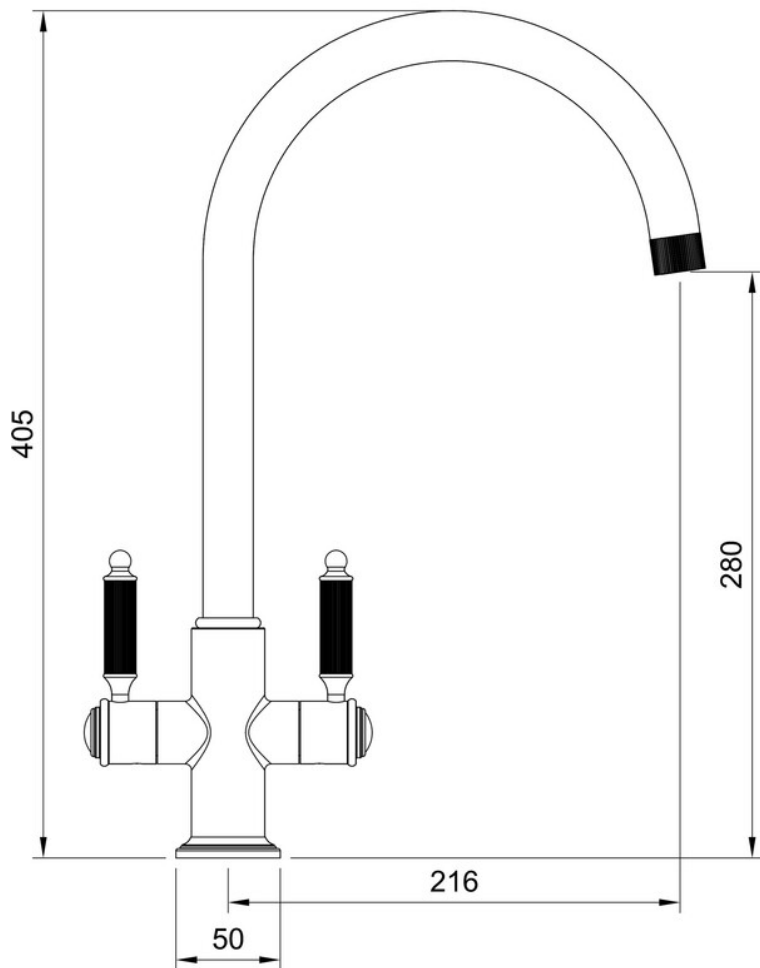

HEMLOCK SINGLE LEVER TAP BRUSHED NICKEL

THEMDLBN/

Exquisitely finished, the Hemlock tap range features a delicate knurled handle design paired with a sweeping neck spout design. Available in dual and single lever options, and four stylish colour finishes, including new Polished Gold.

RANGEMASTER

SINKS & TAPS

Overall Height (mm)	405
Spout Reach (mm)	216
Spout Height (mm)	280
Spout Rotation Range	360°
Handle Type	Single Lever
Colour	Brushed Nickel
Bar Pressure Suitability	Low Pressure
Min. Bar Pressure	0.4
Max. Bar Pressure	5.5
Mixed Flow Rate at 3 Bar Pressure (l/min)	14.50
Flow Type	Single flow
Recommended Hot Water Temperature	46°C
Maximum Hot Water Temperature	70°C
Handle Control	Quarter Turn
Centre Distance (mm)	-
Cartridge Type	Ceramic Disc Cartridge
Aerator Type	Honeycomb Aerator
Inlet Pipes	1/2" Stainless Flexible Hoses
Anti-Splash Spout	Yes
Pull Out Spray	No
WRAS Approved	No
Product Code	THEMDLBN/
Barcode	5015834055824

HEMLOCK SINGLE LEVER TAP BRUSHED NICKEL

THEMDLBN/

RANGEMASTER

SINKS & TAPS

Technical Drawing

Date of download: July 02, 2024

AGA Rangemaster continuously seeks improvements in specification, design and production of products and thus, alterations take place periodically. Whilst every effort is made to produce up to date resources, the information included here is intended as a guide. Always refer to the installation instructions when fitting, installation work should be completed by a professional tradesman.